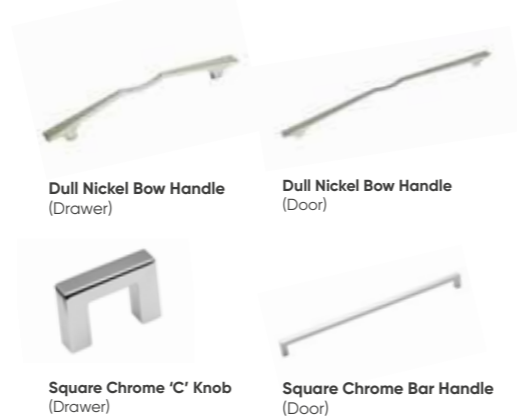

Handle options

For further options see page 77