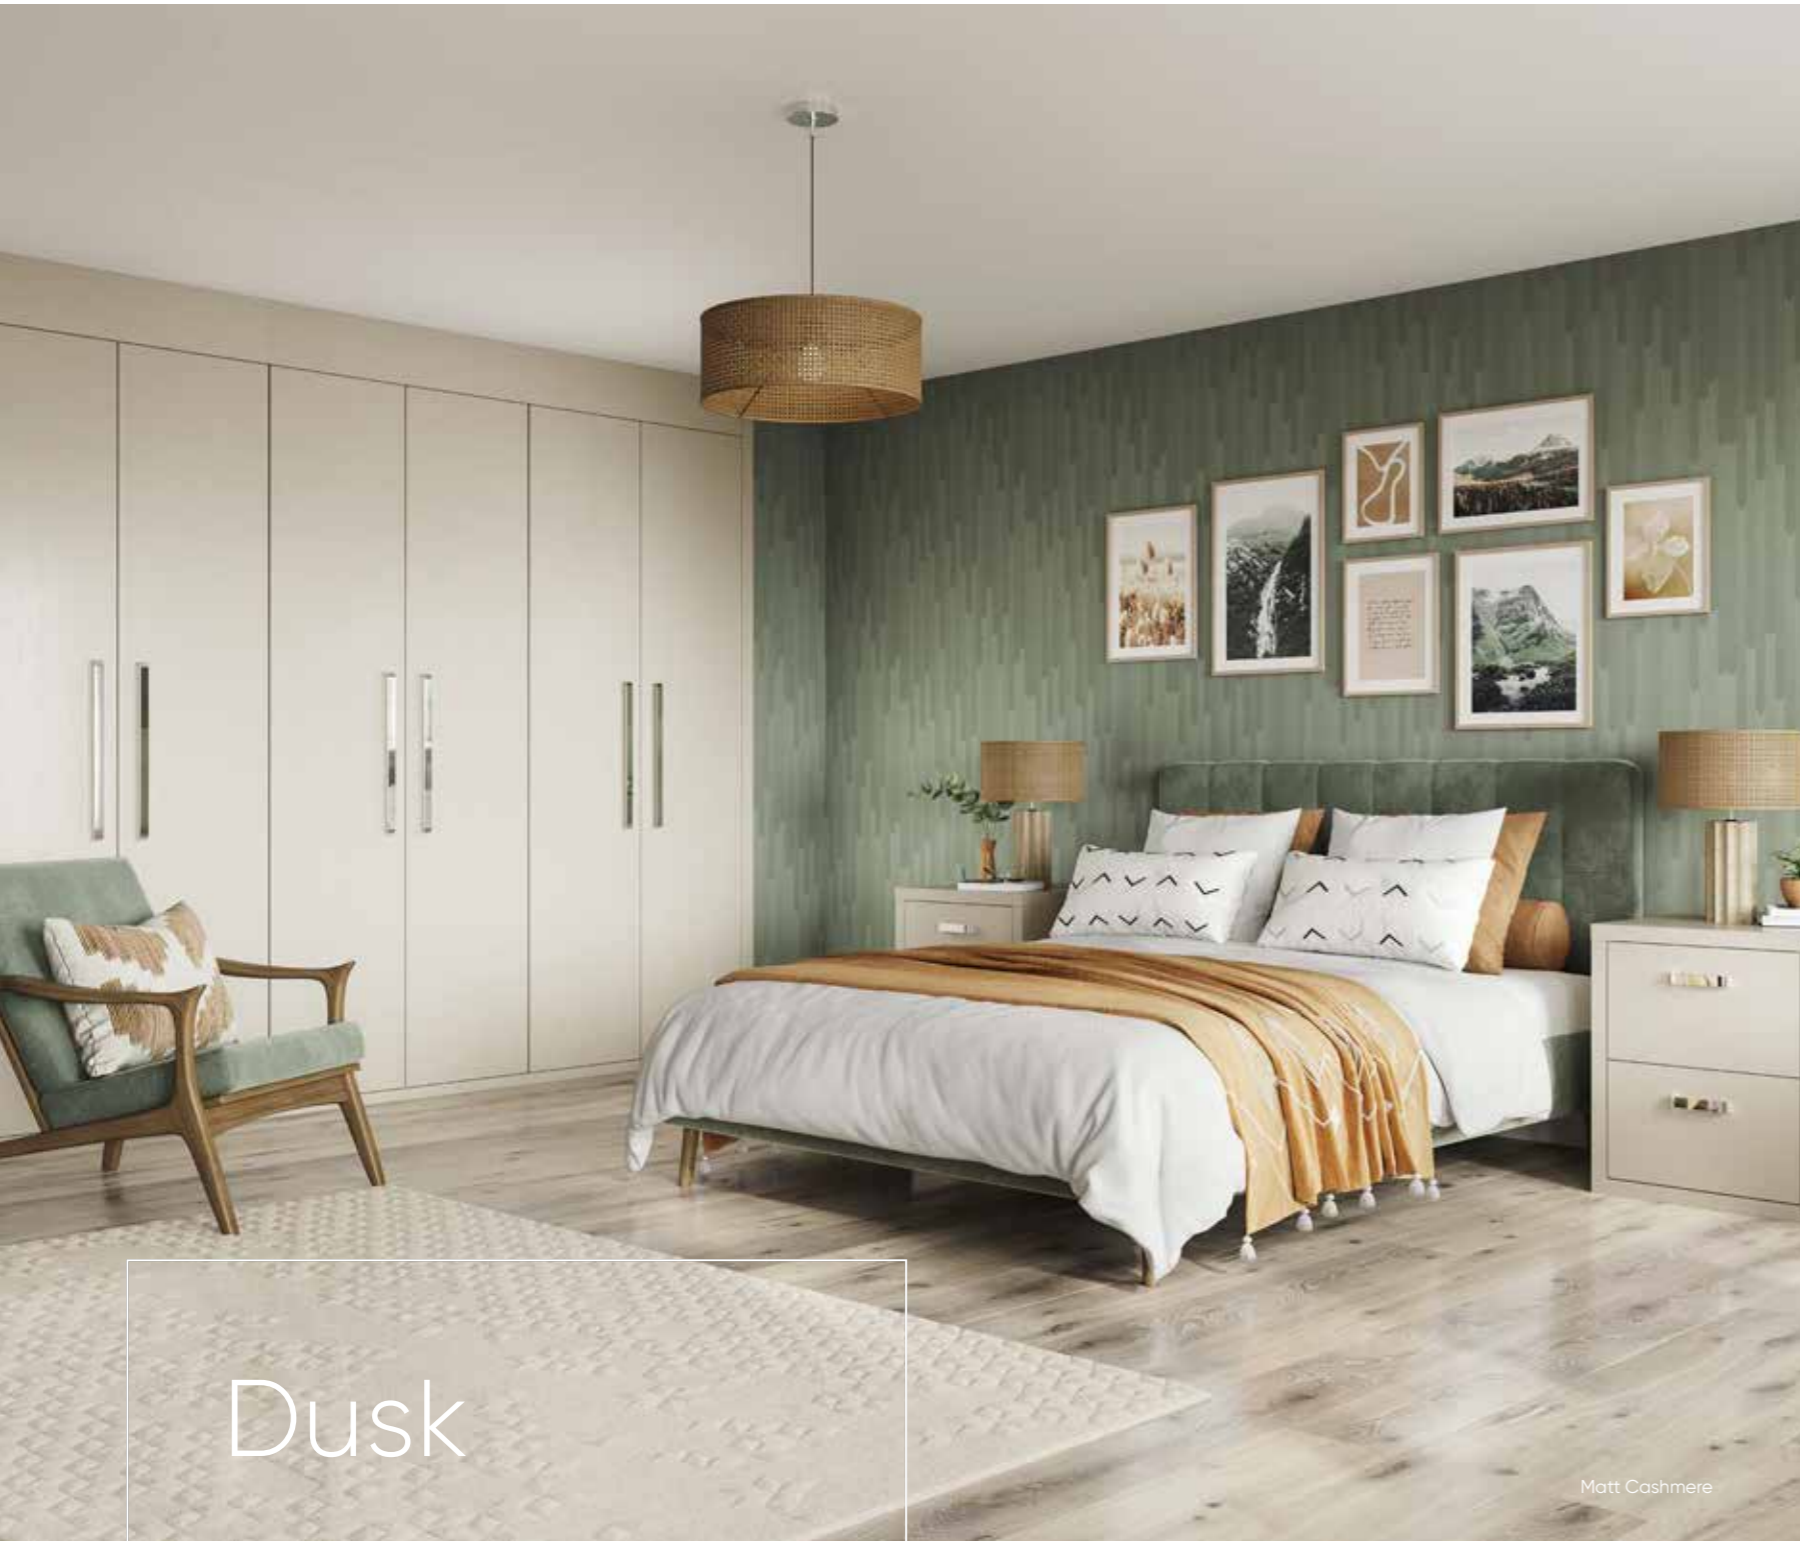

Bedside drawers are a perfect complement to the bedroom. Their versatility allow for storage as well as a surface for your accessories.

Door finish

Matt Grey Walnut

Dusk

Dusk offers a selection of woodgrain effect finishes to introduce contrast and texture into your bedroom design. The same colour can be used for each piece of furniture, or an alternative colour can be used to frame a contrasting finish to deliver an ultra-contemporary European design style.

Inspired By European Design

Dusk

Matt Cashmere

Framing your chosen furniture pieces in either matching or contrasting finishes can present an ultra-contemporary European design style, perfect for the modern home. Additional bedside tables can be wall hung or with contemporary chrome feet to add to the overall style.