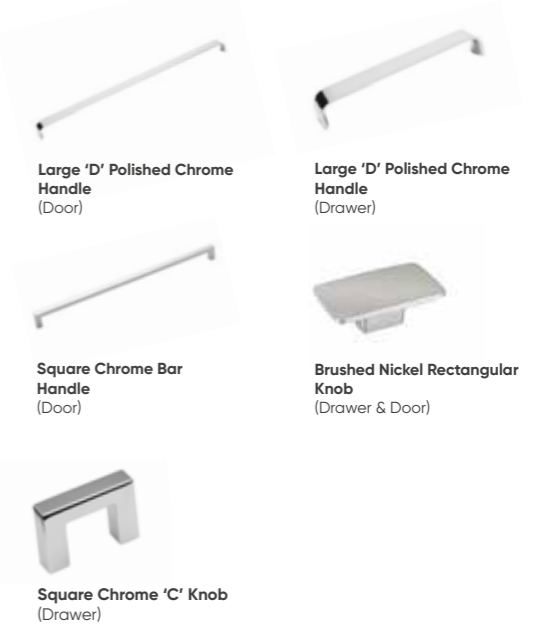

Door finishes

Matt Cashmere Matt Dark Oak Matt Porcelain

Handle options

For further options see page 77

The on-trend grained finishes add contrast to plain walls and carpets, creating both a functional and visually stunning bedroom design. With ample storage solutions available, including wardrobes, chests and bedside tables, your bedroom can work around you and your lifestyle.