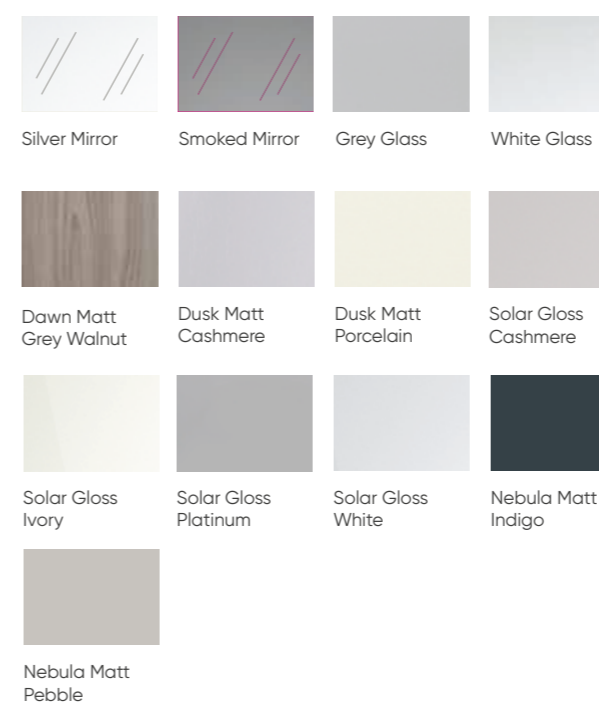

Handle options

For further options see page 76

Aluminium

Anthracite (upgrade)

Door finishes

Aquadi Novara Matt Pebble

En-suite harmony

The modern Sliding Wardrobes are available in a range of finishes, which can co-ordinate well with existing Aquadi bathroom ranges. Whether you choose a mysterious Nebula Indigo or opt for a more refreshing Solar Gloss White, there is the perfect bathroom finish available to suit your bedroom and matching en-suite design.

Dawn Matt Grey Walnut Dusk Matt Cashmere Dusk Matt Dark Oak Dusk Matt Porcelain Nebula Matt Pebble Nebula Matt Indigo

Solar Gloss Cashmere Solar Gloss Ivory Solar Gloss Platinum Solar Gloss White

Framing finishes