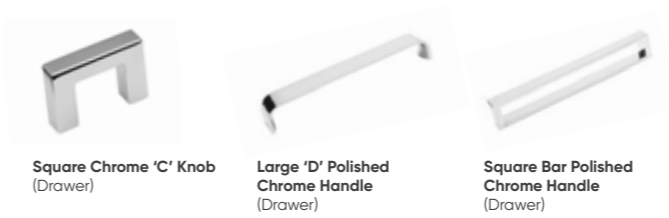

Handle options

For further options see page 77

Square Chrome 'C' Knob (Drawer)

Large 'D' Polished Chrome Handle (Drawer)

Square Bar Polished Chrome Handle (Drawer)