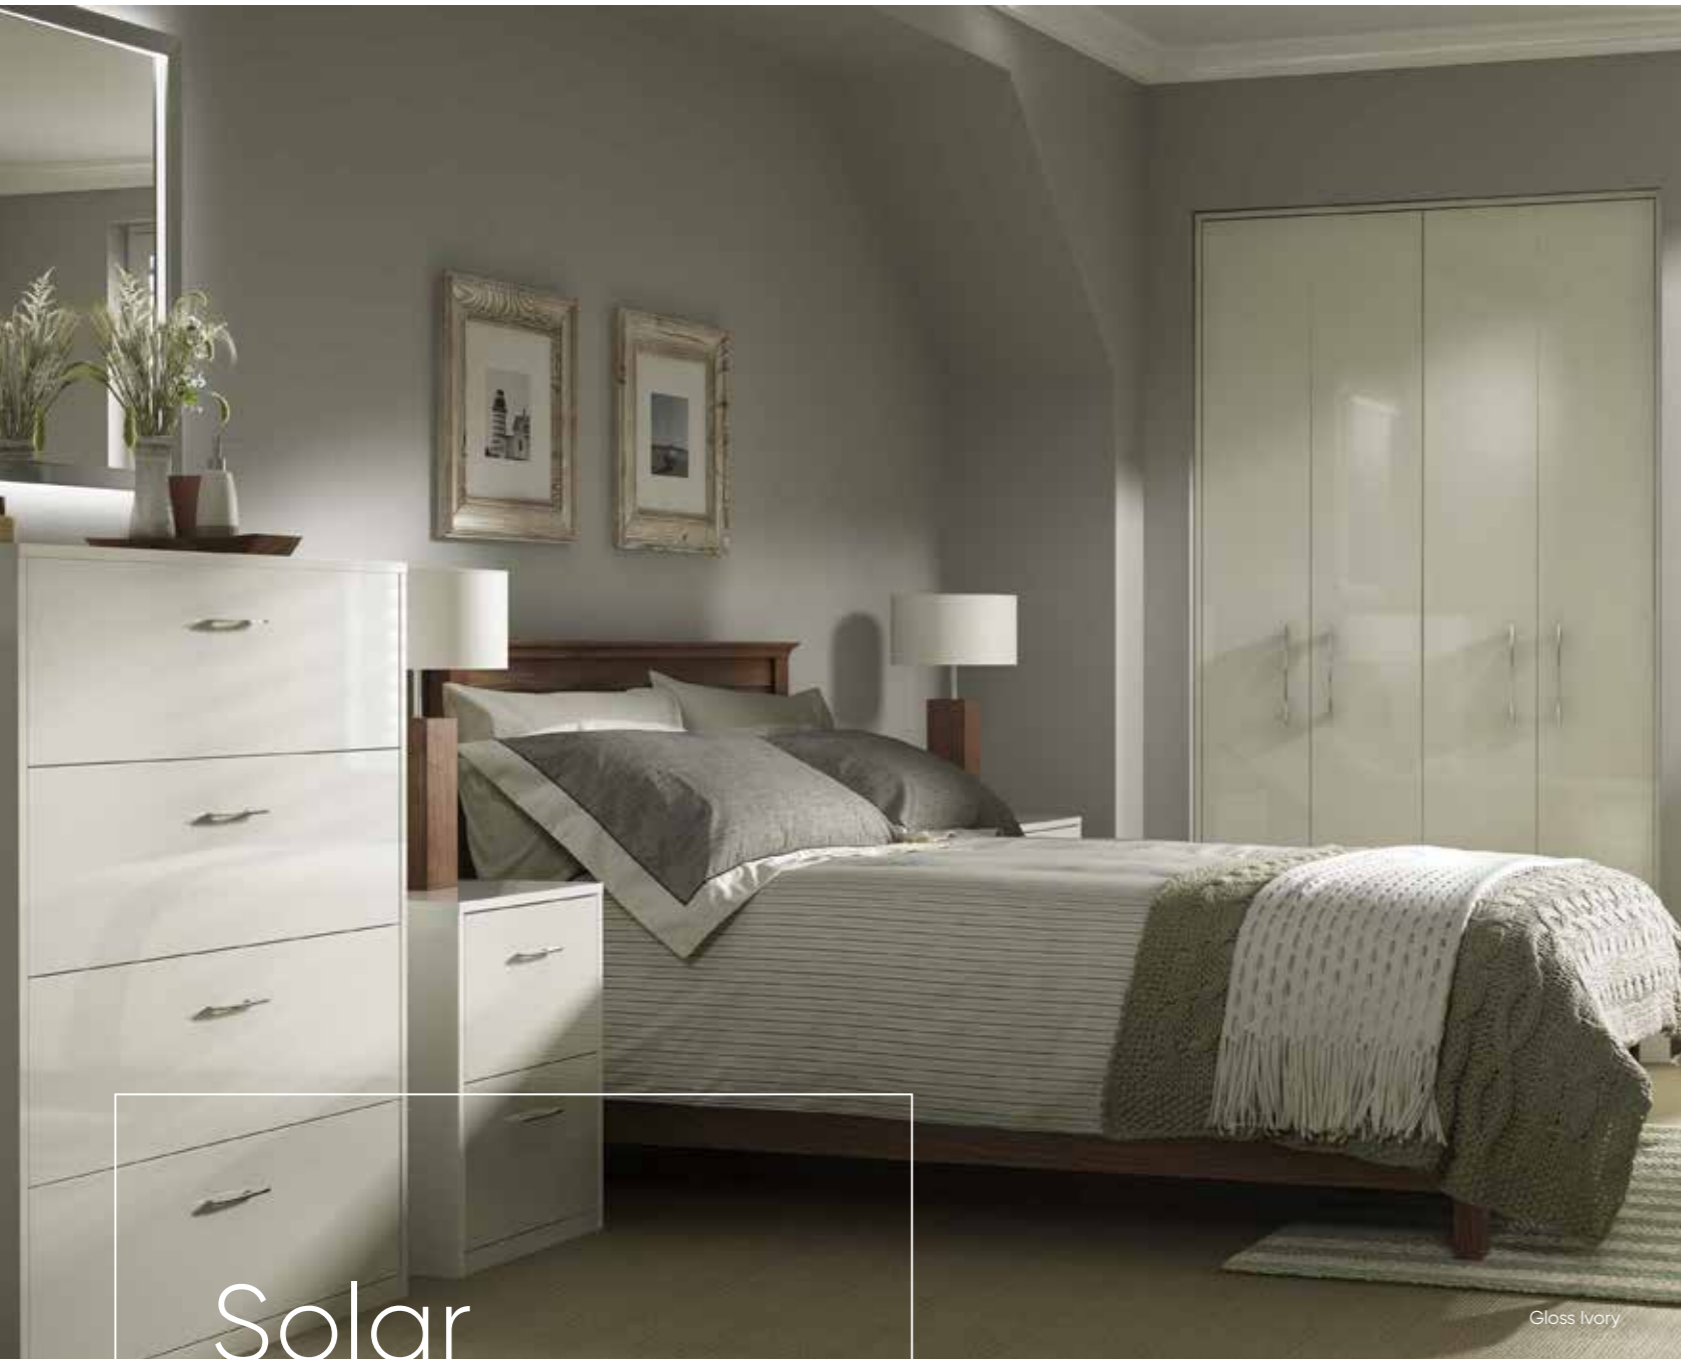

Solar

Contemporary style is shown off at its best with Solar. High gloss doors provide a cool, minimalist feel that accentuates simple design lines. Wardrobes, chests and bedside tables can be designed in either a freestanding or fitted option to deliver the perfect bedroom that works around you.

Door finishes

The high gloss finishes reflect light back into the room creating the feeling of space. Wardrobes and chests work well all as one gloss colour.

En-suite harmony

Include a matching bathroom with Aquadi's Fiora range to complement your Solar bedroom. Available in an array of colour options, the same high gloss finish can be used between your bedroom and bathroom to create a seamless contemporary style, perfect for the modern home.

Handle options

For further options see page 77