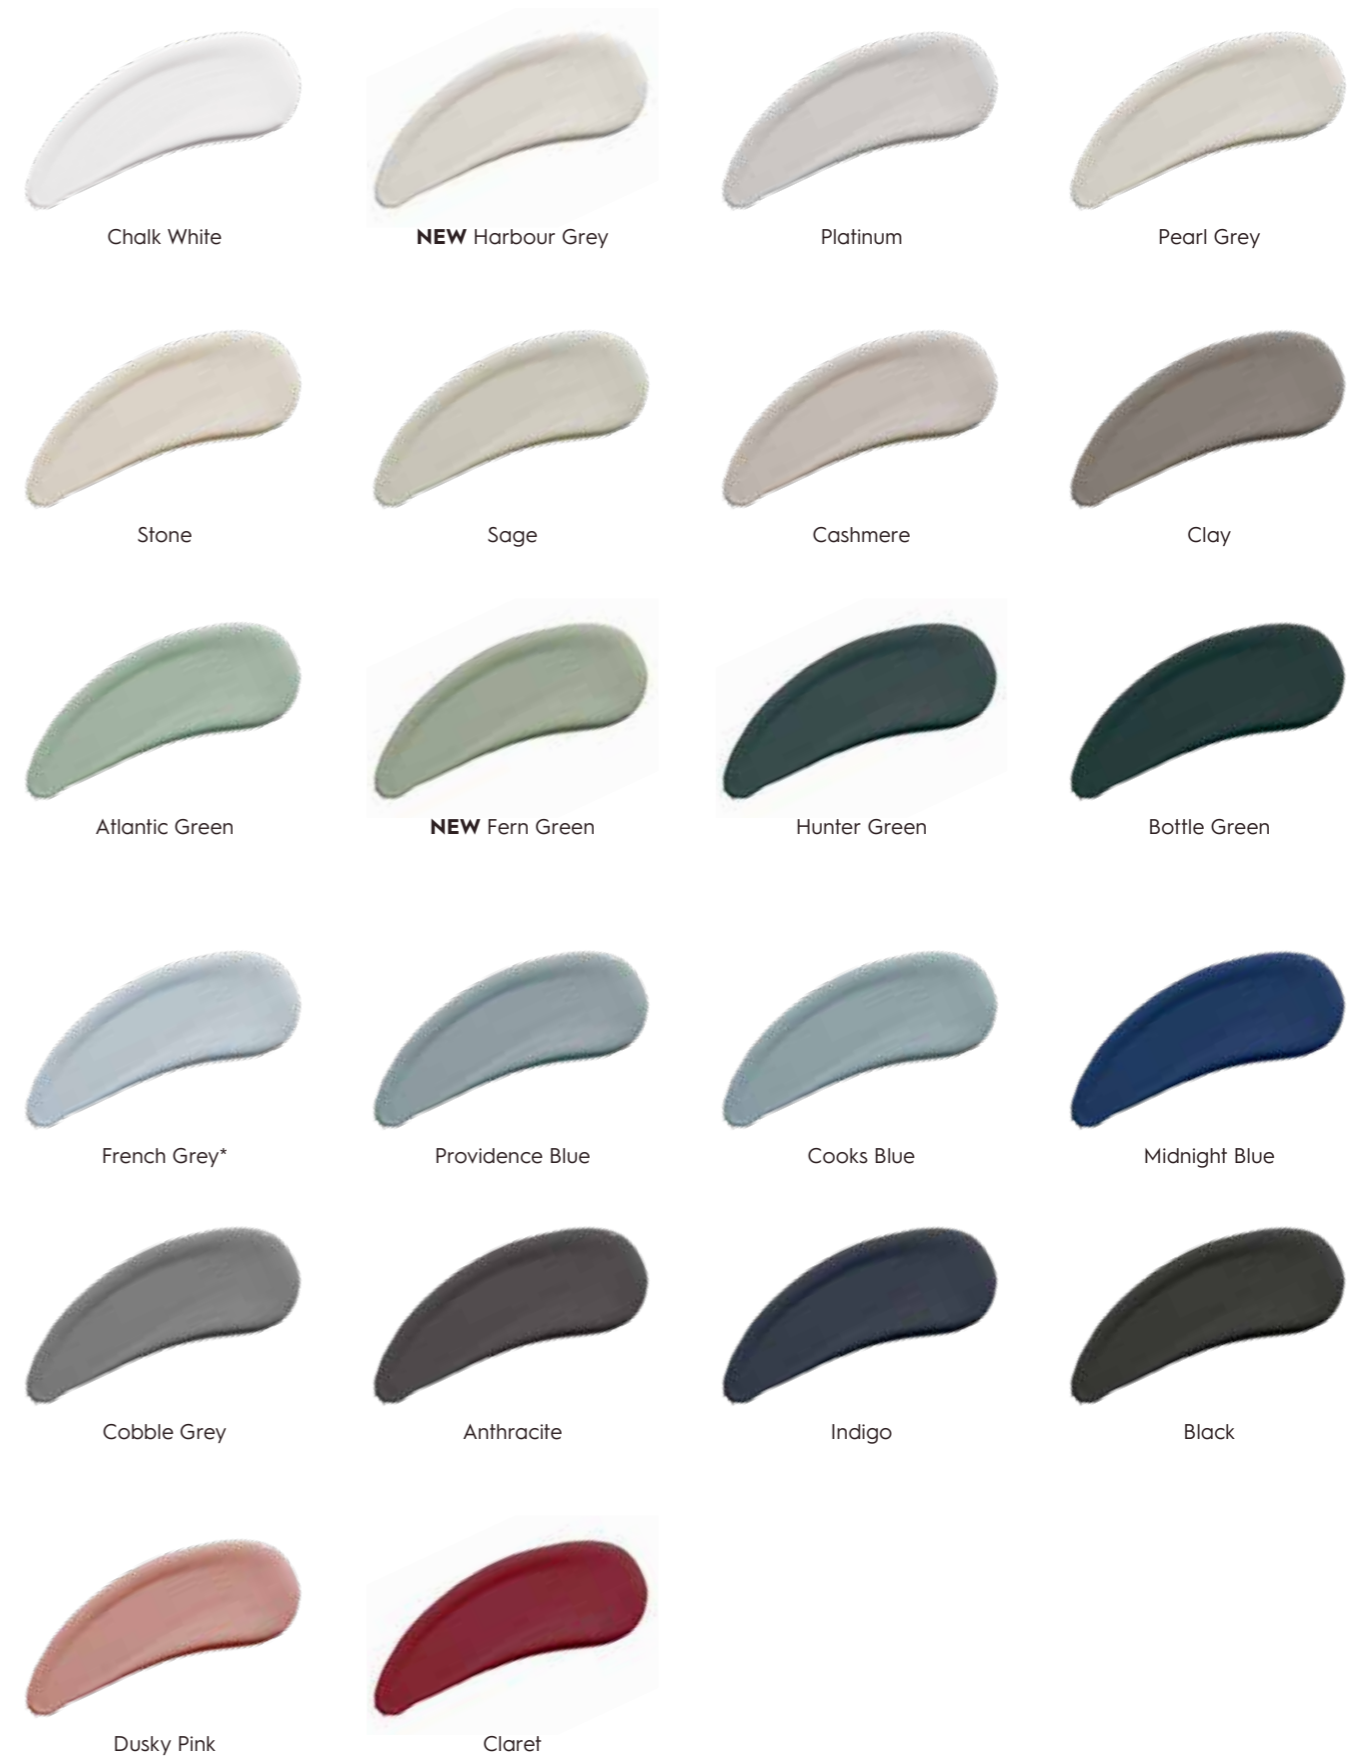

*Please note: these paint colours are not a match to the Laura Ashley paint colours of the same/similar name.

FIND A LOCAL RETAILER
ONLINE lauraashleykitchencollection.co.uk
CALL 01226 446000