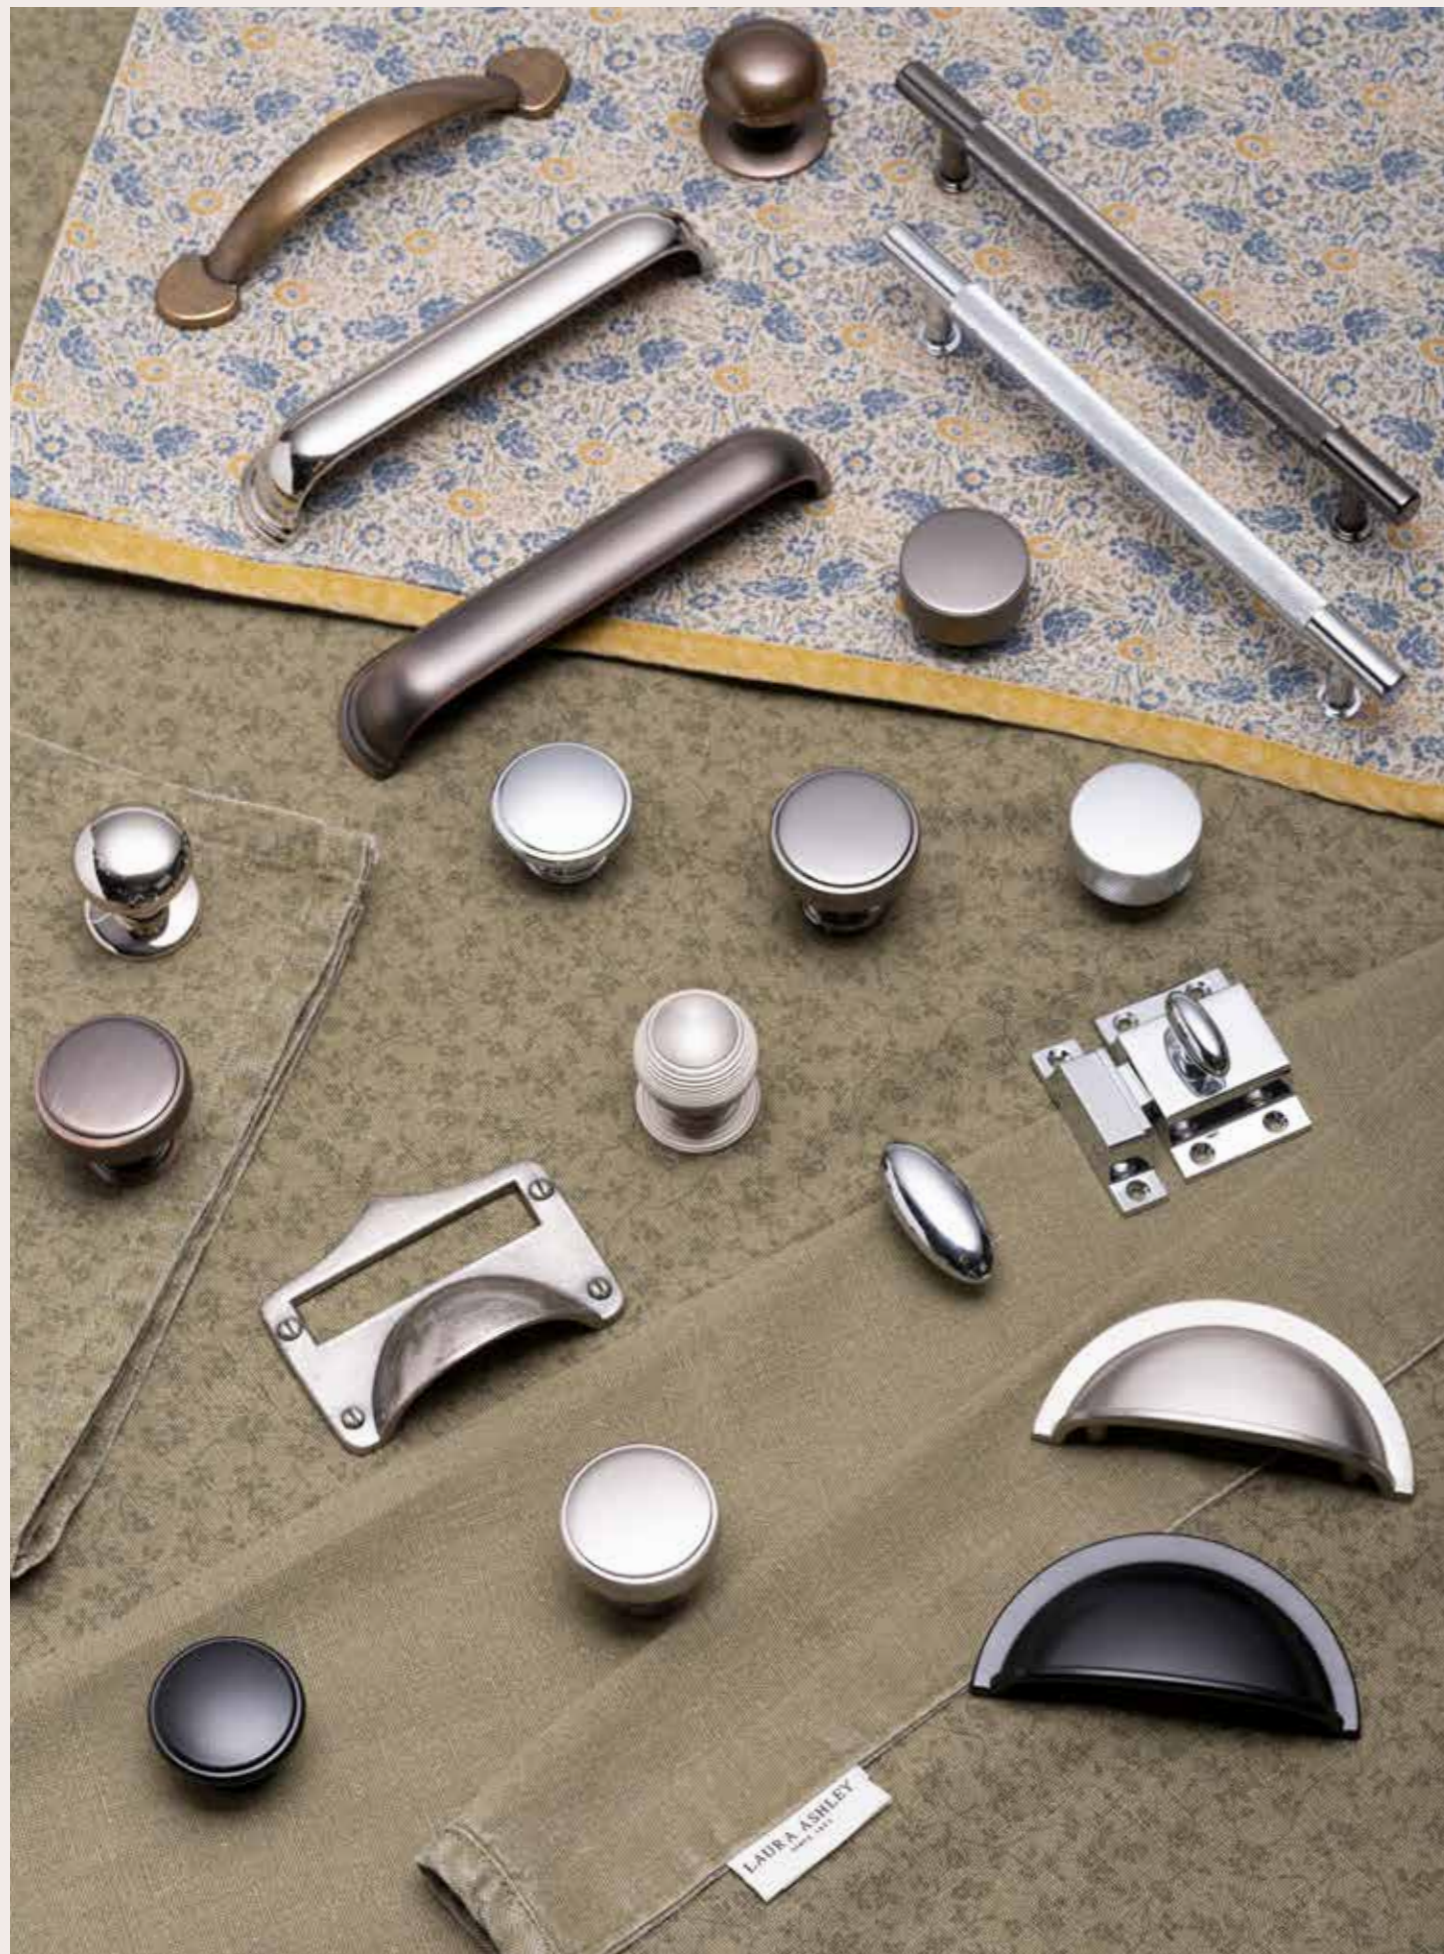

THE
Finishing
TOUCHES

*You've chosen your kitchen,
now it's time to think about the
finishing touches – the details
that make it truly yours.*

Our carefully curated colours, handles and splashbacks complement the Laura Ashley Kitchen Collection. Gloss or matt paint and classic or contemporary pull and knob handles. Simply select the elements to complete your unique look.

FIND A LOCAL RETAILER
ONLINE lauraashleykitchencollection.co.uk
CALL 01226 446000