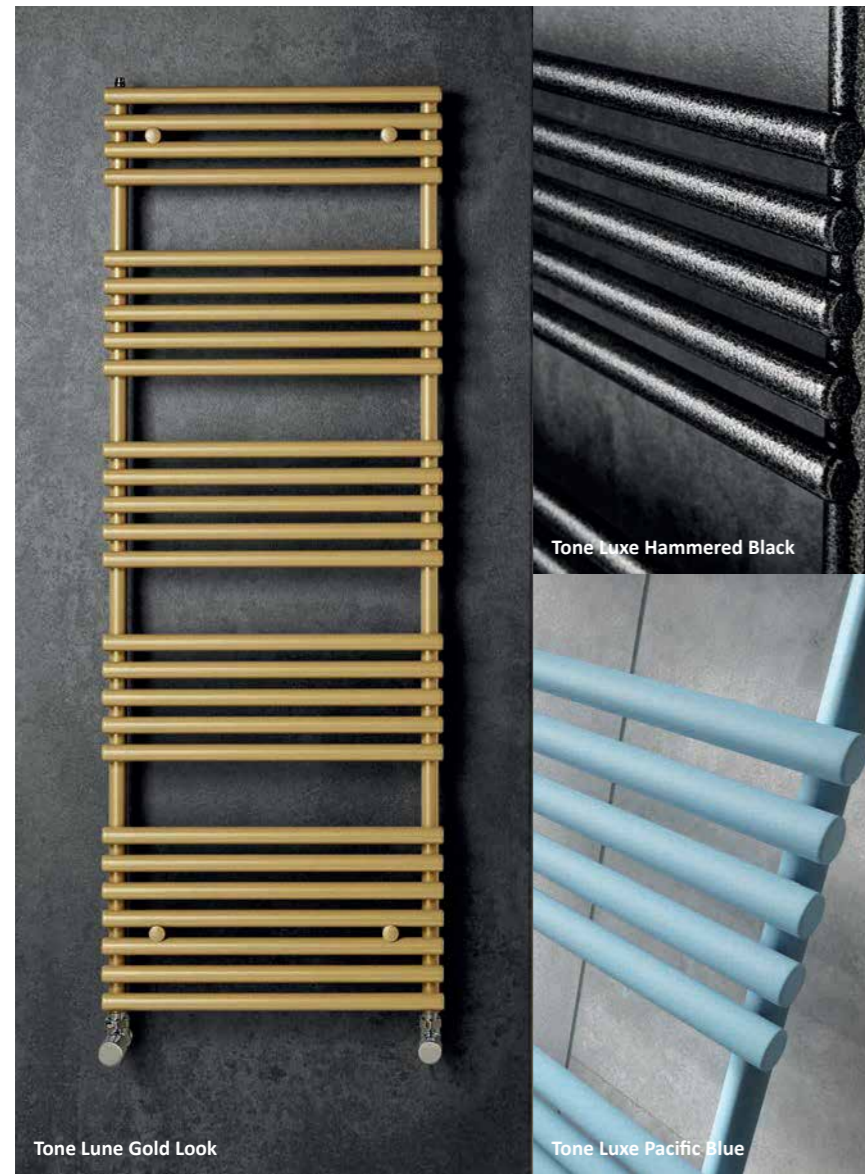

Tone and Tone Luxe