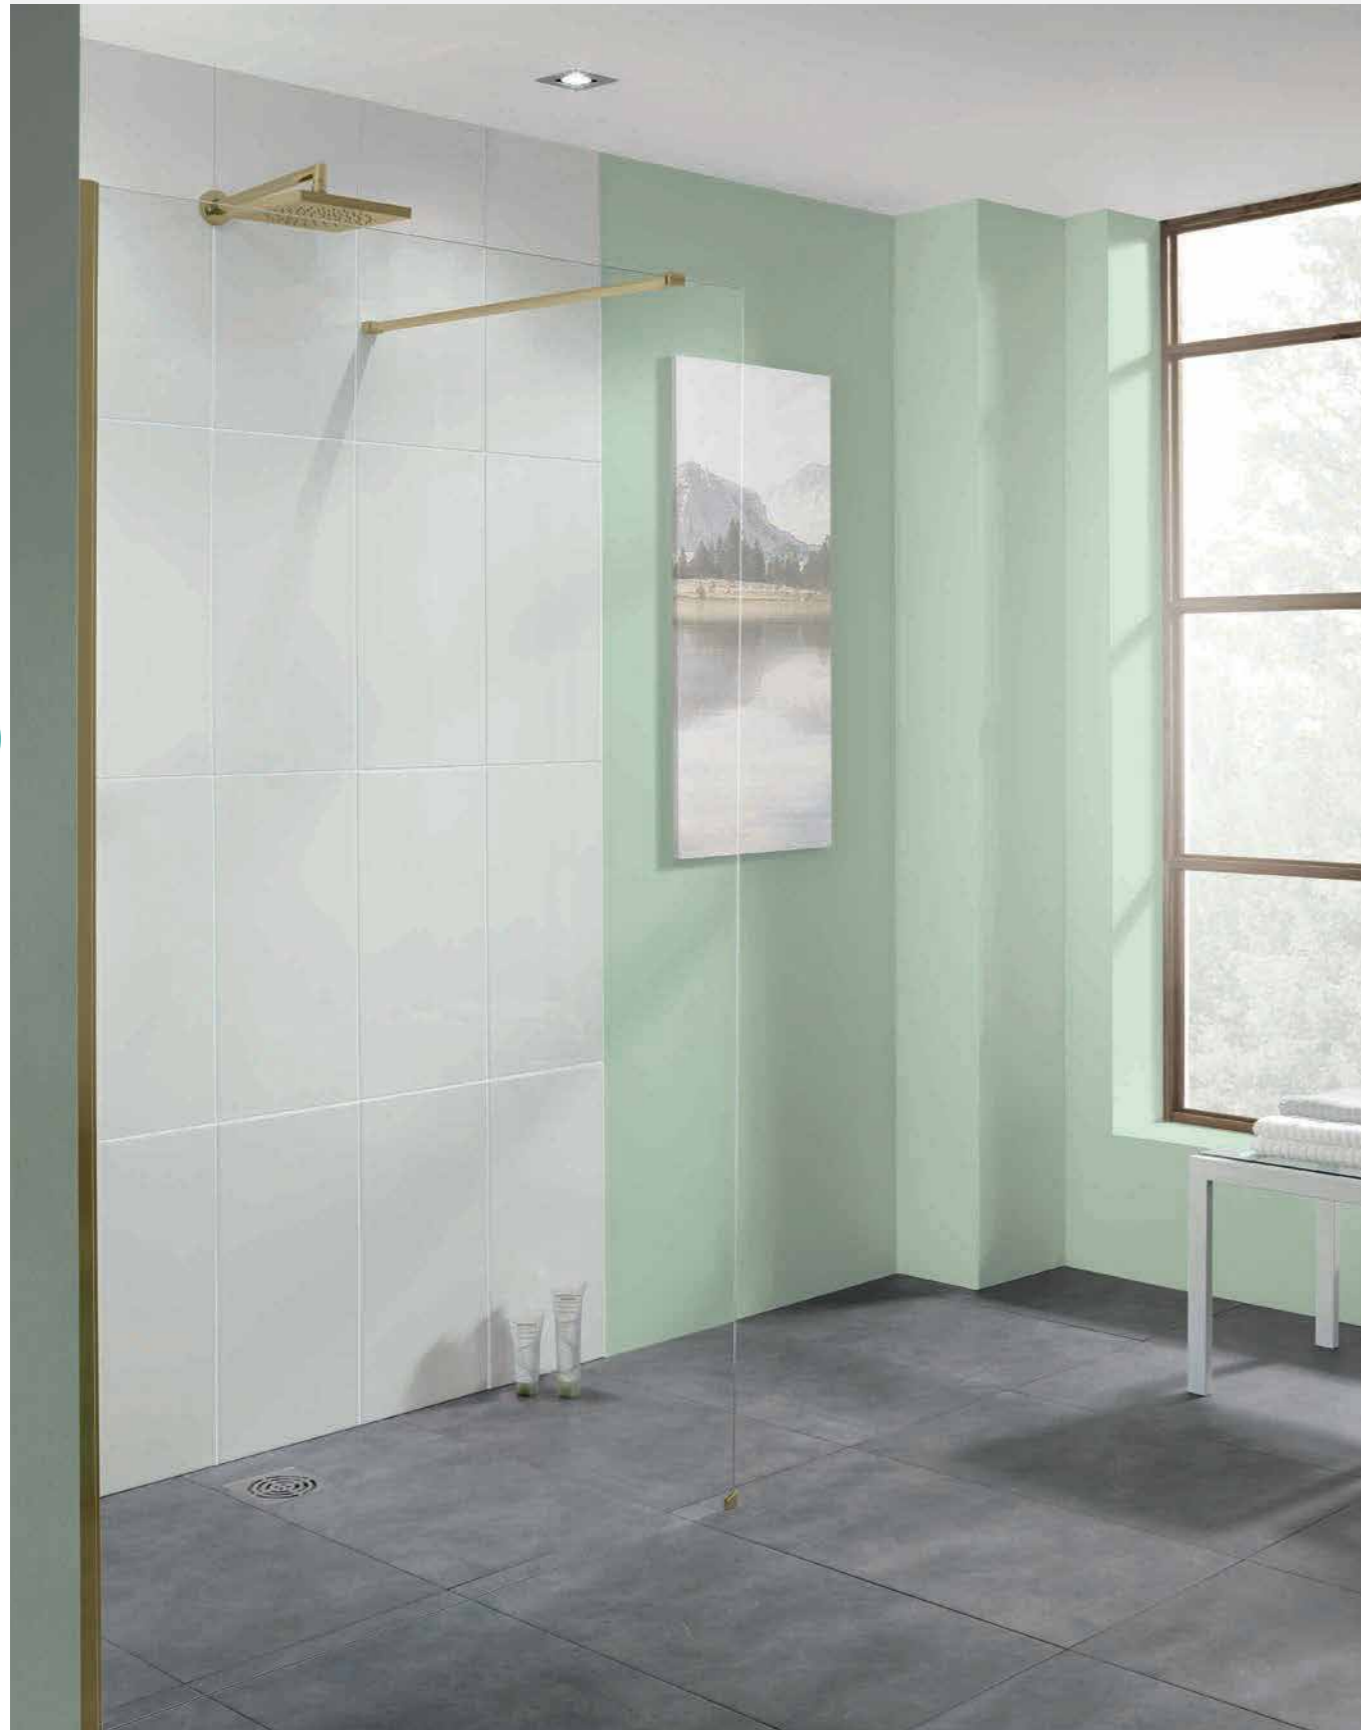

INF8A-120 | 1200mm Wetroom Panel

8mm Wetroom | Including 1m Adjustable Brace Bar

8mm Features

- 8mm easy clean toughened safety glass
- Height 1920mm
- 15mm profile adjustable for out of true walls
- Chrome profile and screw caps
- 1000mm square chrome retaining arm included

*Optional INF8C 300mm hinged deflector panel (please note – adds 15mm to overall front panel width).

**Wetroom panels may also be used as side panel, please also order 10CSS-62 Bar Joining Kit to complete bracing.

Code	Size mm	Adjustment mm	Height mm	Silver	Brushed Brass	Black	
INF8C	300 (Hinged)	N/A	1920	•	•	•	£176.99
INF8A-070	700	660 – 675*	1920	•	•	•	£295.99
INF8A-080	800	760 – 775*	1920	•	•	•	£300.99
INF8A-090	900	860 – 875*	1920	•	•	•	£312.99
INF8A-100	1000	960 – 975*	1920	•	•	•	£323.99
INF8A-110	1100	1060 – 1075*	1920	•	•	•	£338.99
INF8A-120	1200	1160 – 1175*	1920	•	•	•	£353.99
10CSS-62	Bar Joining Kit			•	•	•	£16.99

10mm Wetroom | Including 1m Adjustable Brace Bar

10mm Features

- 10mm easy clean toughened safety glass
- Height 1920mm
- 15mm profile adjustable for out of true walls
- Chrome profile and screw caps
- 1000mm square chrome retaining arm included

*Optional INF10C 300mm hinged deflector panel (please note – adds 15mm to overall front panel width).

**Wetroom panels may also be used as side panel, please also order 10CSS-62 Bar Joining Kit to complete bracing.

Code	Size mm	Adjustment mm	Height mm	Silver	Brushed Brass	Black	
INF10C	300 (Hinged)	N/A	1920	•			£226.99
INF10A-070	700	660 – 675*	1920	•			£310.99
INF10A-080	800	760 – 775*	1920	•			£325.99
INF10A-090	900	860 – 875*	1920	•			£344.99
INF10A-100	1000	960 – 975*	1920	•			£371.99
INF10A-110	1100	1060 – 1075*	1920	•			£390.99
INF10A-120	1200	1160 – 1175*	1920	•			£410.99
10CSS-62	Bar Joining Kit			•	•	•	£16.99