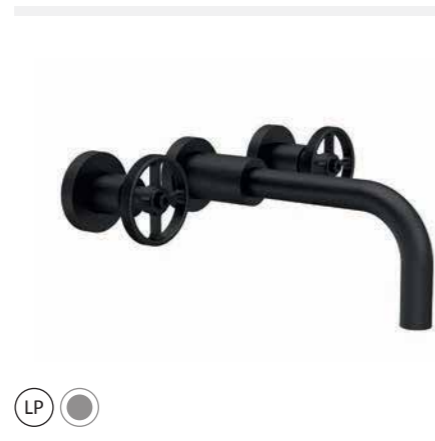

Industrial Wall Mounted Basin Mixer
Matt Black Finish
INHY005 **£381.99**