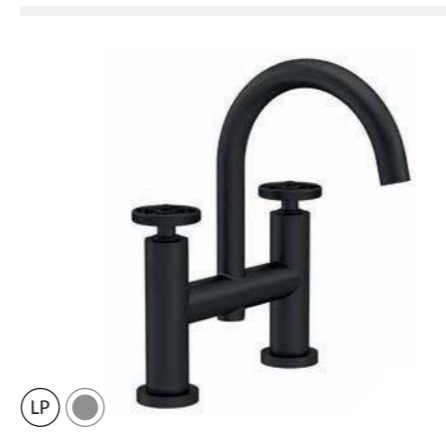

Industrial Deck Mounted Bath Filler
Matt Black Finish
INHY008 **£381.99**