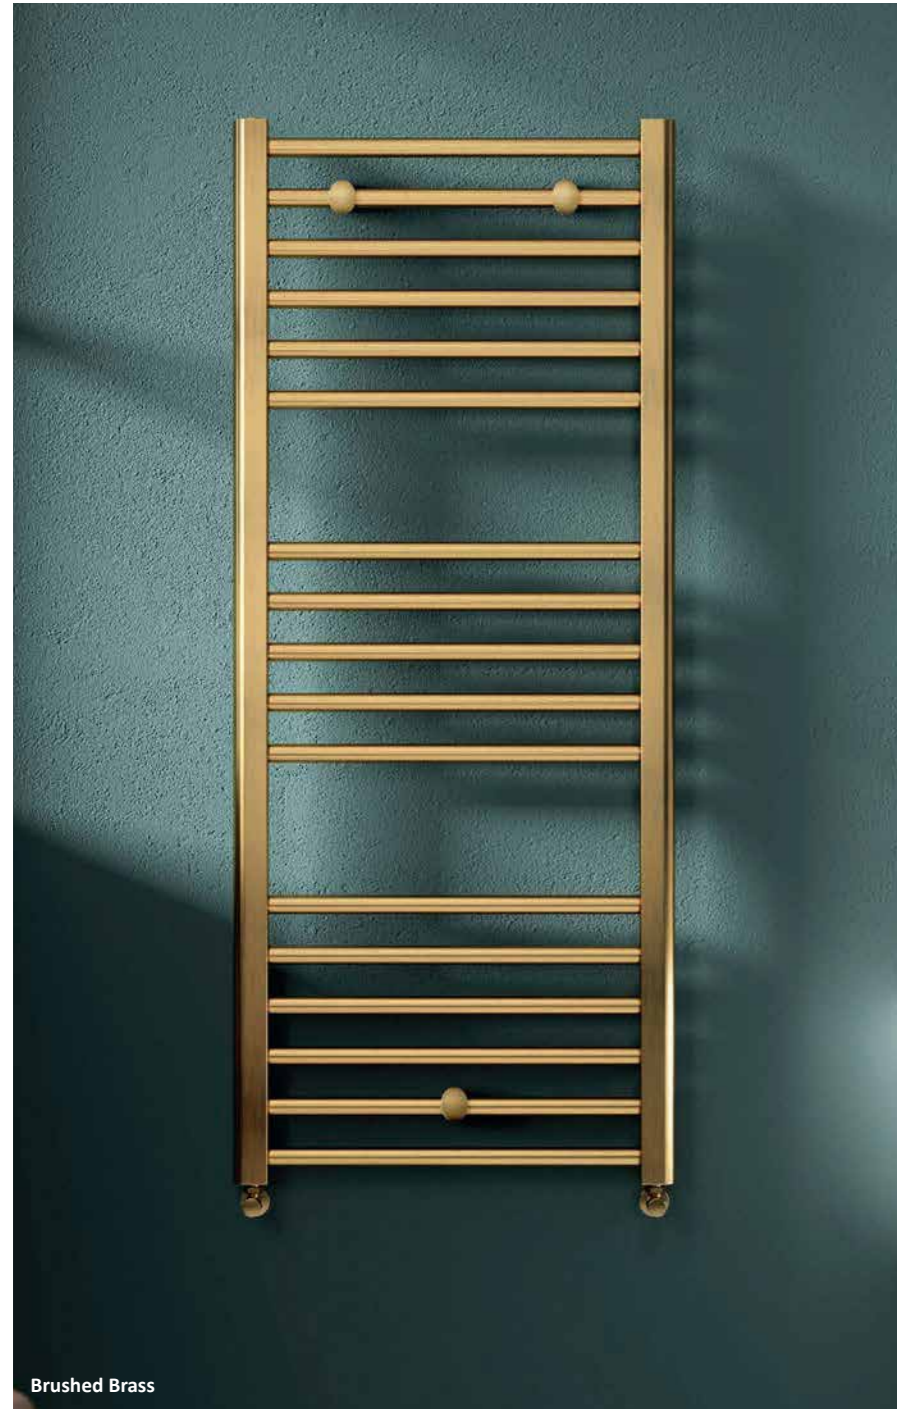

Side View

Brushed Brass

Parallel

3 Year Warranty
Brushed Brass

5 Year Warranty
Towel Rails