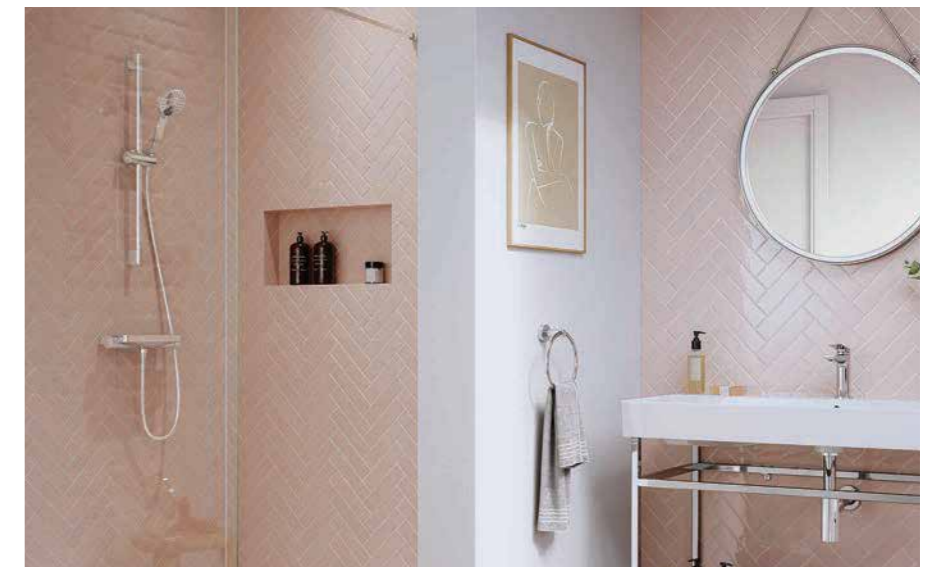

With Diverter - INF.STORM.023BB **£584.99**
Without Diverter - INF.STORM.024BB **£584.99**