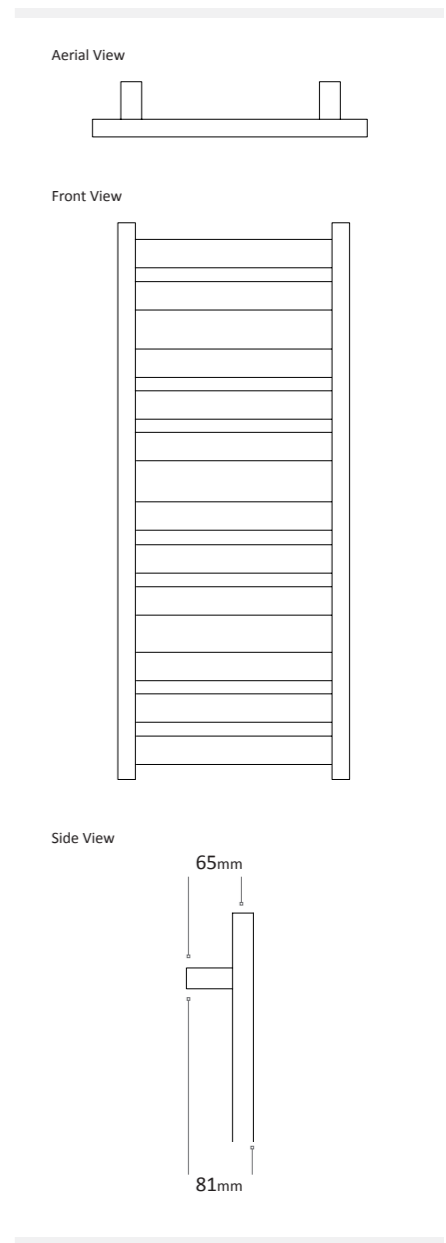

5 Year Warranty
Towel Rails