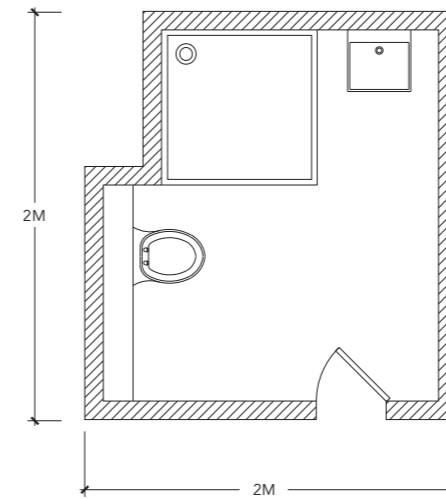

Notes and Plotter

En-suite

Transform your en-suite into a tranquil retreat with modular furniture options that maximise every inch of additional space. Custom-made solutions can perfectly complement the individual needs of your bathroom, delivering a bespoke look with maximum storage capacity to contain your clutter.