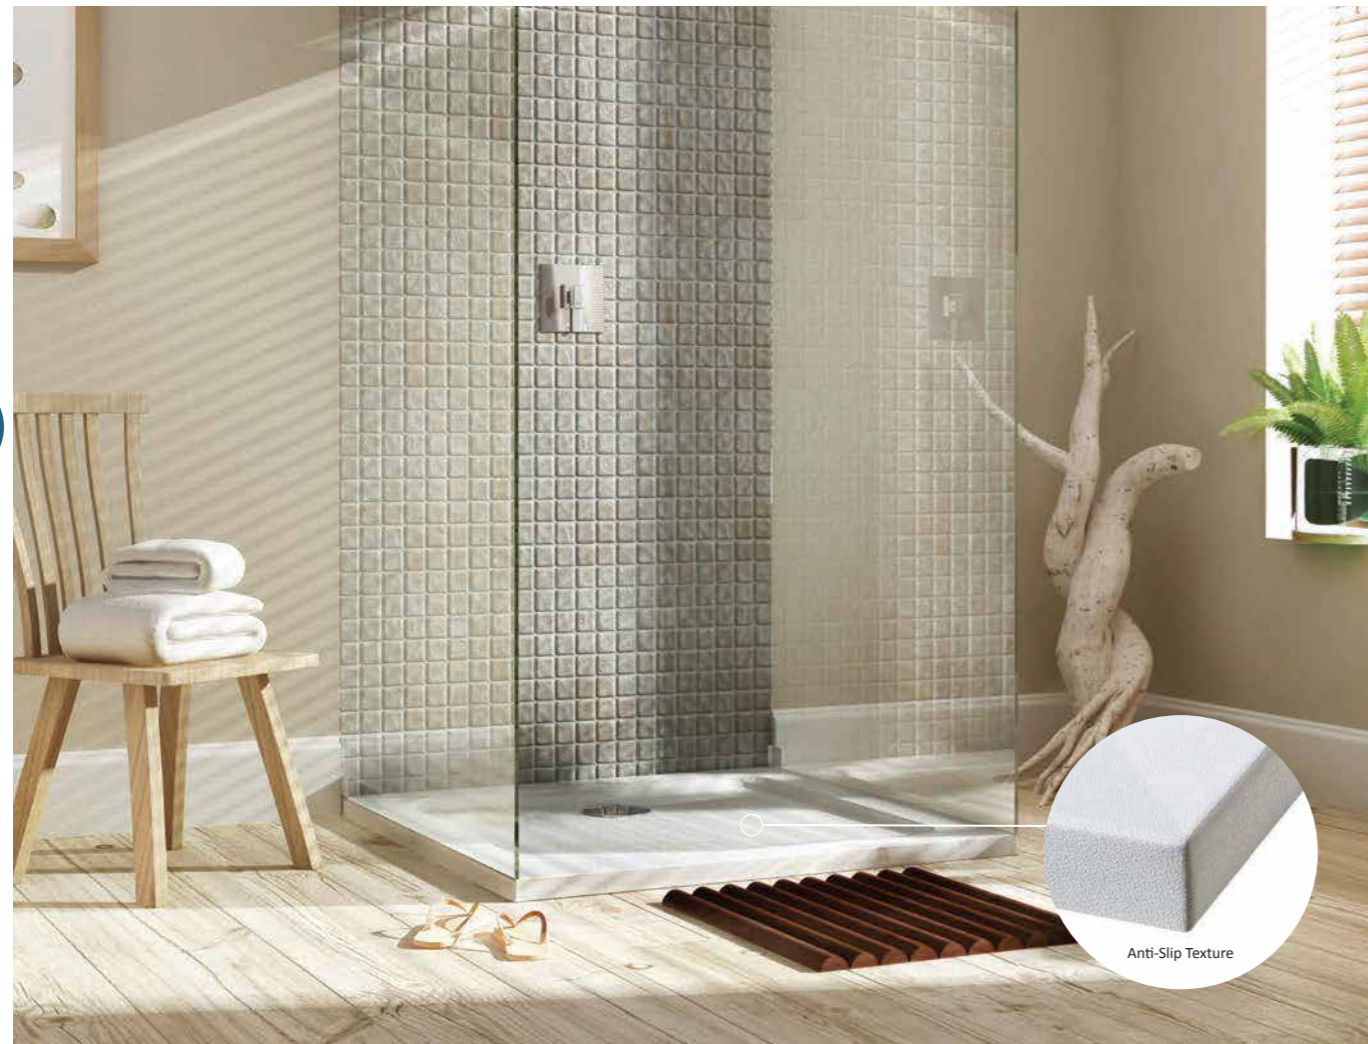

Anti-Slip Trays

The Anti-Slip tray lends itself to the latest bathroom trends and achieves all the benefits of a solid cast stone tray. The new Anti-Slip surface is easy to maintain and provides a safer, stable showering experience. Ease of installation is achieved with a contoured underside for leg location.

Tray Features

- 40% lighter than a high wall stone resin tray
- 40mm height
- A simple stylish tray which delivers high quality looks and functionality
- Anti-Slip material (tested in accordance with British Standard BS7976:2 Pendulum slip test)
- The sleek Low Profile design is available in many special shapes and sizes
- Suitable for most types of enclosure
- Complies with BS EN 14527:2016
- Designed for 90mm High-Flo Waste
- Made with Phthalate free materials

Waste Features

- Complete with offset elbow
- Vented dome to allow higher flow
- Quick release inner unit
- Easy to clean and maintain
- Enables water to flow from the shower tray at a rate of 32 litres per min

For Shower Tray Accessories see page 119.

Anti-Slip Shower Trays

Anti-Slip Low Profile Square ABS Acrylic Capped Stone Resin	Anti-Slip Low Profile Rectangle ABS Acrylic Capped Stone Resin	Anti-Slip Low Profile Quadrant ABS Acrylic Capped Stone Resin 550 Radius	Anti-Slip Offset Right Hand Quadrant ABS Acrylic Capped Stone Resin 550 Radius

Code	Height mm	Description and Size mm	
Low Profile Square ABS Acrylic Capped Stone Resin – Including Waste			
ASAA	40	760 x 760 Anti-Slip Low Profile ABS Acrylic Capped Stone Resin	£320.99
ASAB	40	800 x 800 Anti-Slip Low Profile ABS Acrylic Capped Stone Resin	£335.99
ASAC	40	900 x 900 Anti-Slip Low Profile ABS Acrylic Capped Stone Resin	£364.99
Low Profile Square ABS Acrylic Capped Stone Resin – Including Waste			
ASAD	40	900 x 760 Anti-Slip Low Profile ABS Acrylic Capped Stone Resin	£386.99
ASAE	40	900 x 800 Anti-Slip Low Profile ABS Acrylic Capped Stone Resin	£371.99
ASAF	40	1000 x 760 Anti-Slip Low Profile ABS Acrylic Capped Stone Resin	£386.99
ASAG	40	1000 x 800 Anti-Slip Low Profile ABS Acrylic Capped Stone Resin	£371.99
ASAH	40	1000 x 900 Anti-Slip Low Profile ABS Acrylic Capped Stone Resin	£400.99
ASAI	40	1100 x 760 Anti-Slip Low Profile ABS Acrylic Capped Stone Resin	£417.99
ASAJ	40	1100 x 800 Anti-Slip Low Profile ABS Acrylic Capped Stone Resin	£432.99
ASAK	40	1200 x 760 Anti-Slip Low Profile ABS Acrylic Capped Stone Resin	£424.99
ASAL	40	1200 x 800 Anti-Slip Low Profile ABS Acrylic Capped Stone Resin	£432.99
ASAM	40	1200 x 900 Anti-Slip Low Profile ABS Acrylic Capped Stone Resin	£461.99
ASAN	40	1400 x 760 Anti-Slip Low Profile ABS Acrylic Capped Stone Resin	£490.99
ASAP	40	1400 x 800 Anti-Slip Low Profile ABS Acrylic Capped Stone Resin	£490.99
ASAQ	40	1400 x 900 Anti-Slip Low Profile ABS Acrylic Capped Stone Resin	£519.99
ASAR	40	1500 x 760 Anti-Slip Low Profile ABS Acrylic Capped Stone Resin	£539.99
Low Profile Quadrant ABS Acrylic Capped Stone Resin – Including Waste			
ASAY	40	800 x 800 Anti-Slip Low Profile ABS Acrylic Capped Stone Resin 550 Radius	£335.99
ASAZ	40	900 x 900 Anti-Slip Low Profile ABS Acrylic Capped Stone Resin 550 Radius	£364.99
Offset Quadrant ABS Acrylic Capped Stone Resin – Including Waste			
ASA1	40	900 x 800 Anti-Slip Left Hand Quadrant ABS Acrylic Capped Stone Resin 550 Radius	£378.99
ASA2	40	900 x 800 Anti-Slip Right Hand Quadrant ABS Acrylic Capped Stone Resin 550 Radius	£378.99
ASA3	40	1000 x 800 Anti-Slip Left Hand Quadrant ABS Acrylic Capped Stone Resin 550 Radius	£378.99
ASA4	40	1000 x 800 Anti-Slip Right Hand Quadrant ABS Acrylic Capped Stone Resin 550 Radius	£378.99
ASA5	40	1200 x 800 Anti-Slip Left Hand Quadrant ABS Acrylic Capped Stone Resin 550 Radius	£432.99
ASA6	40	1200 x 800 Anti-Slip Right Hand Quadrant ABS Acrylic Capped Stone Resin 550 Radius	£432.99
ASA7	40	1200 x 900 Anti-Slip Left Hand Quadrant ABS Acrylic Capped Stone Resin 550 Radius	£461.99
ASA8	40	1200 x 900 Anti-Slip Right Hand Quadrant ABS Acrylic Capped Stone Resin 550 Radius	£461.99

See below for Shower Tray Accessories.