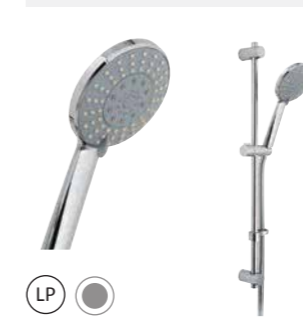

LP

Nerida Multi-Function Slide Rail Kit
MDL-NER-026 **£109.99**