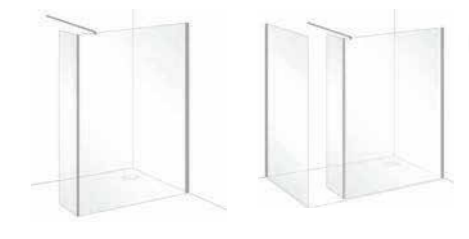

Corner Panel with Pivoting Deflector Panel and Low Level Brace Kit   x2 Corner Panels with Fixed Deflector Panel and Low Level Brace Kit