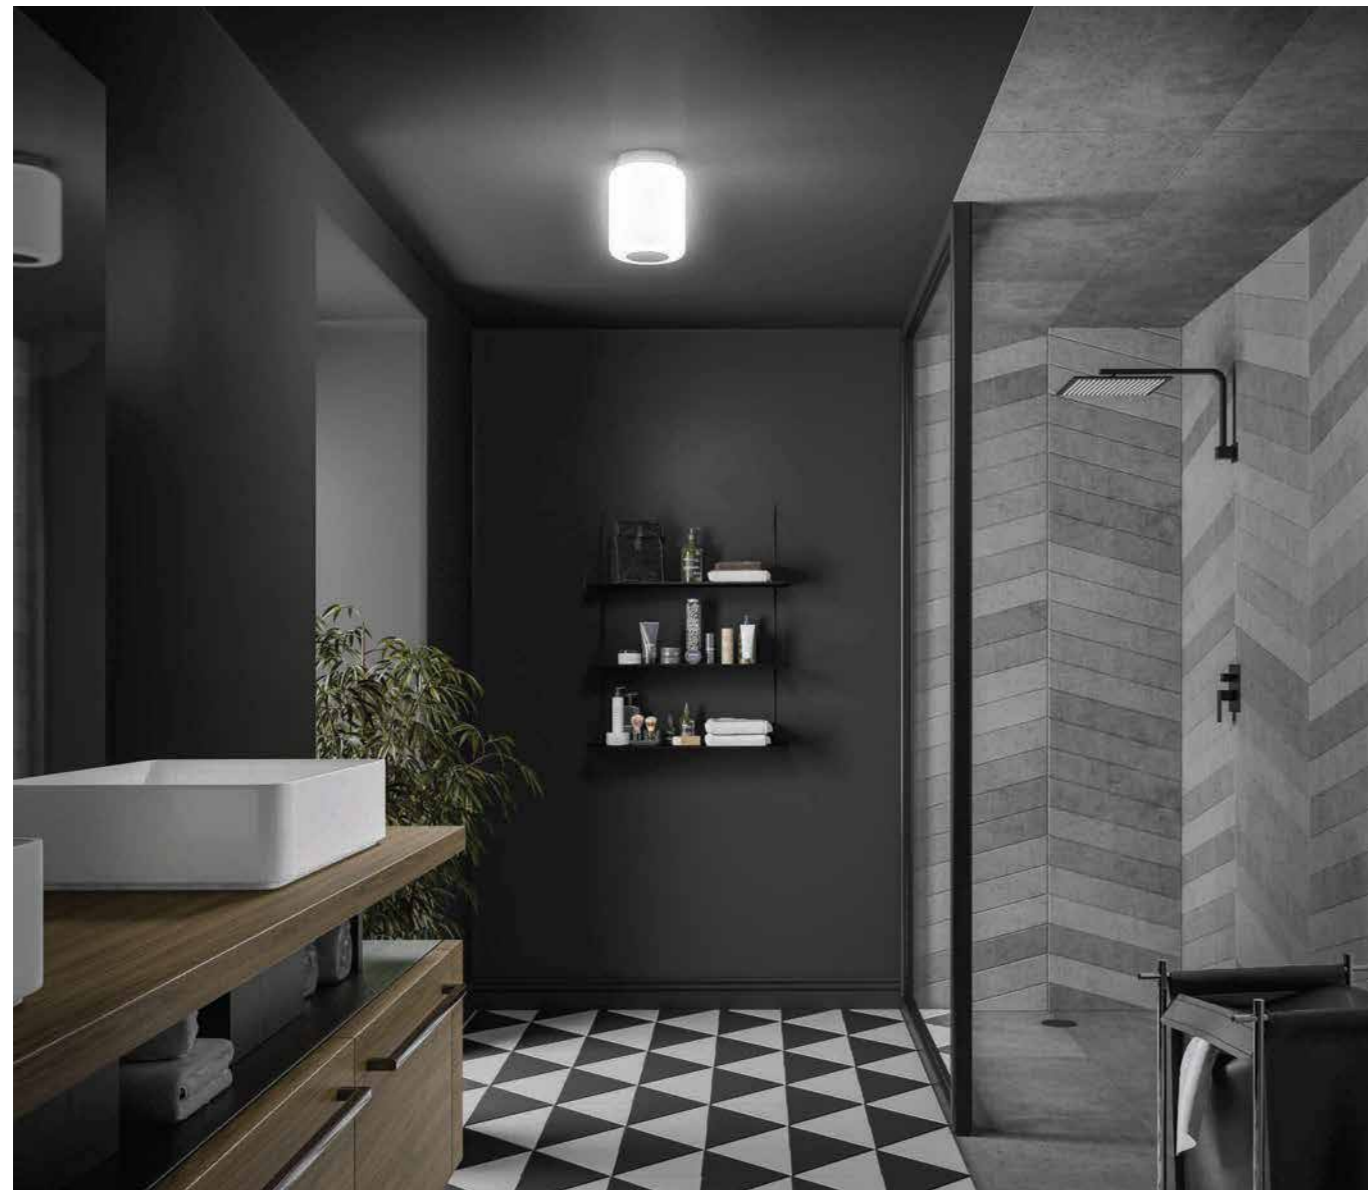

Stay connected even in your bathroom with **Bluetooth®** speakers

Tecno Features

Tecno features a **Bluetooth®** enabled speaker that allows you to play your favourite music, podcast or audiobook straight from your device. A remote control means you can adjust the volume, skip a track and even change the dimmable LED light from cool white to warm white and through a spectrum of red, green and blue hues; creating a whole new level of ambience. This groundbreaking light helps you personalise your bathroom experience, setting the tone for an energetic morning routine or an indulgent evening pamper.

- Remote control operation – lighting and music
- **Bluetooth®** connectivity with compatible devices
- Hand blown glass shade
- Colour temperature changing LED illumination
- 1555lm max
- Dimmable
- 12 RGB colour options
- 6w speaker
- IP44 Rated: Suitable for use in bathrooms

303700	Tecno Ceiling Light	Ø180 x 230 (d)	£371.99

Capella, Marine, Shine

2 Year Warranty
Electrical Parts

Capella – With its clean lines and chrome finish, Capella is a stunning contemporary addition to your bathroom. The light provides ‘daylight’ illumination for a radiant, natural-feeling glow.

Marine – Marine’s flared design gently disperses radiant light across the surfaces of your bathroom.

Shine – Offering crisp ‘daylight’ illumination, the ultra-modern Shine will light your bathroom brilliantly. This ceiling light is the obvious choice if you want to show your space in the best possible light.

Features

- LED Illumination
- IP44 Rated: Suitable for use in bathrooms
- Stylish design

303800	Capella Ceiling Light	Ø300 x 52 (d)	£222.99
303900	Marine Ceiling Light	Ø300 x 50 (d)	£222.99
304000	Shine Ceiling Light	Ø300 x 40 (d)	£222.99