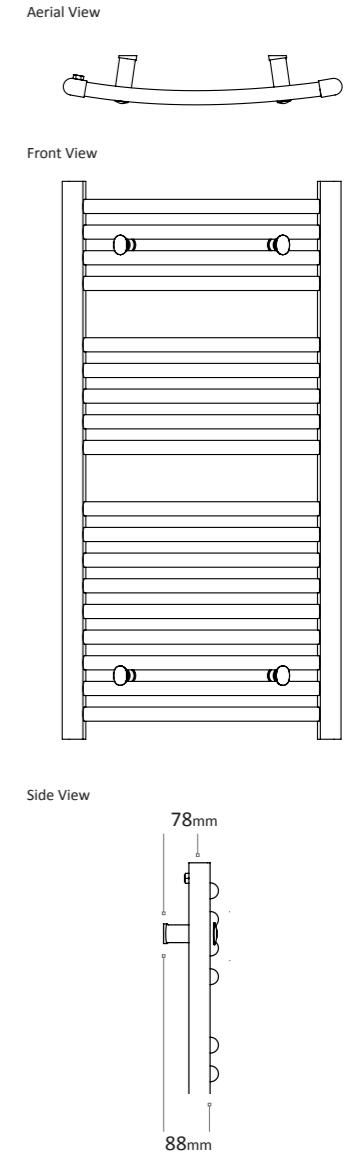

Ural

15 Year Warranty
Radiators

Curved Vertical

	Height mm	Width mm	Elements	Watts	BTU's	
Chrome						
URCL08050CP	800	500	14	275	938	£186.99
URCL08060CP	800	600	14	324	1105	£212.99
URCL10050CP	1000	500	18	351	1198	£224.99
URCL10060CP	1000	600	18	414	1413	£246.99
URCL12050CP	1200	500	22	428	1460	£263.99
URCL12060CP	1200	600	22	505	1723	£287.99
URCL15050CP	1500	500	28	534	1822	£321.99
URCL15060CP	1500	600	28	631	2153	£357.99
URCL18050CP	1800	500	34	638	2177	£366.99
URCL18060CP	1800	600	34	754	2573	£418.99

Ural Features

- Curved version of the straight multirail Amur
- 25mm horizontal tubes
- Flat tops and rear air-vent
- Available in multiple sizes