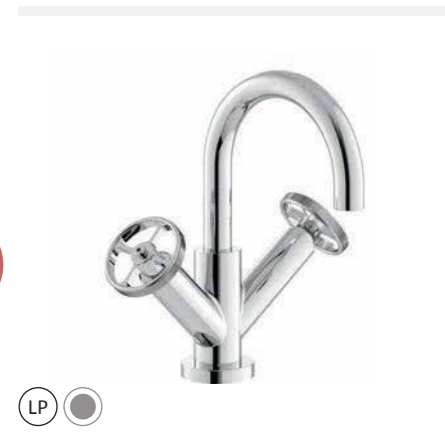

Industrial Chrome

3 Year Warranty
Brass and Black

20 Year Warranty
Chrome

Industrial Mono Basin Mixer including Waste
Chrome Finish
INHY001 **£291.99**