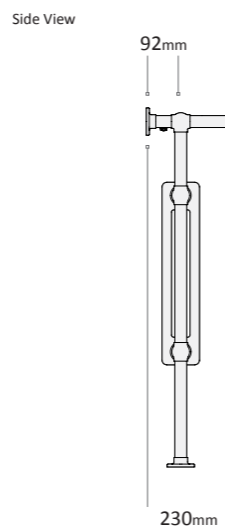

Elan Features

- A combination of towel warmer and radiator
- High quality steel
- Available in three sizes
- Available with a chrome frame and white inset radiator

Traditional

	Height mm	Width mm	Elements	Watts	BTU's	
Chrome with White Column						
MDLELAN001C	963	538	1	392	1338	£829.99
MDLELAN002C	963	673	1	554	1890	£984.99
MDLELAN003C	963	763	1	653	2228	£1157.99