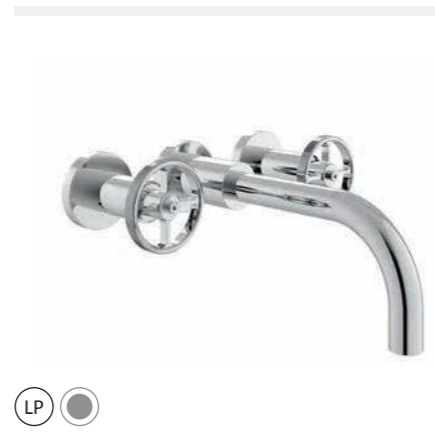

Industrial Wall Mounted Basin Mixer
Chrome Finish
INHY004 **£331.99**