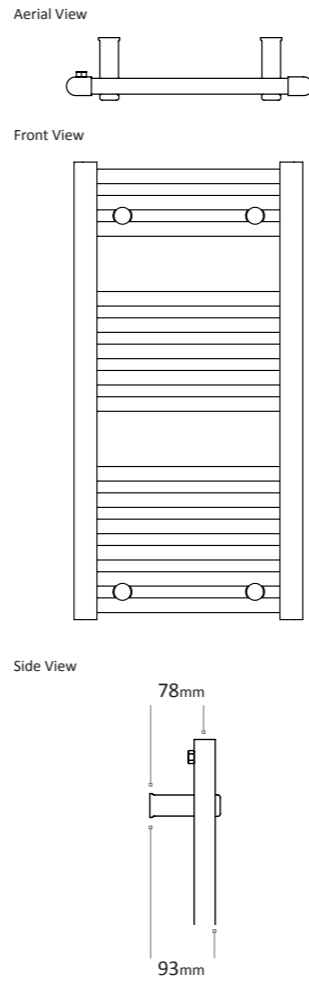

Amur

15 Year Warranty
Radiators