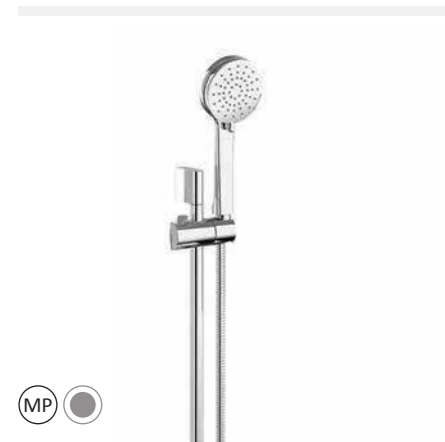

Storm Chrome Showers

Shower Set with Outlet Elbow
Chrome Finish
INF.STORM.053CP

£134.99