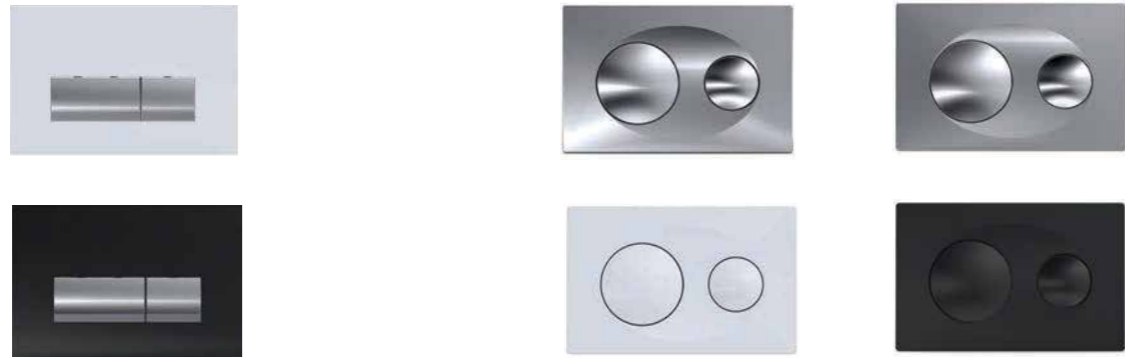

Tactile Plate

Gloss chrome - INF1213 **£42.99**
Matt Chrome - INF1214 **£42.99**
White - INF1212 **£42.99**
Black - INF1215 **£42.99**