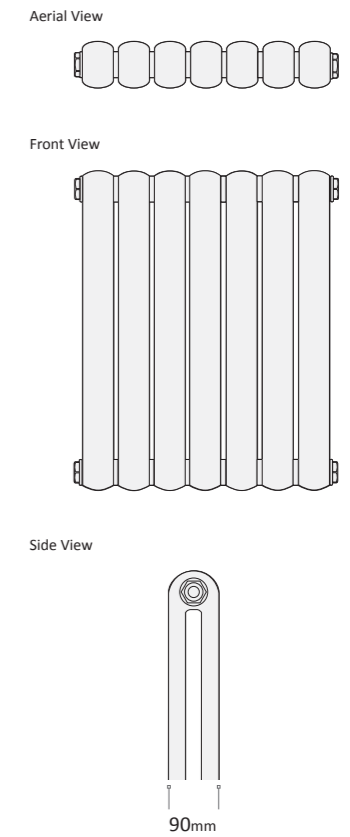

Isla

15 Year Warranty
Radiators

Contemporary Vertical and Horizontal

	Height mm	Width mm	Elements	Watts	BTU's		Height mm	Width mm	Elements	Watts	BTU's		
White						Anthracite							
MDLISLA001W	450	506	7	398	1358	£407.99	MDLISLA001A	450	506	7	398	1358	£407.99
MDLISLA002W	450	784	11	625	2132	£566.99	MDLISLA002A	450	784	11	625	2133	£566.99
MDLISLA003W	450	993	14	796	2716	£848.99	MDLISLA003A	450	993	14	796	2716	£848.99
MDLISLA004W	450	1202	17	966	3296	£989.99	MDLISLA004A	450	1202	17	966	3296	£989.99
MDLISLA005W	550	506	7	505	1723	£469.99	MDLISLA005A	550	506	7	505	1723	£469.99
MDLISLA006W	550	784	11	793	2705	£646.99	MDLISLA006A	550	784	11	793	2706	£646.99
MDLISLA007W	550	993	14	1009	3443	£918.99	MDLISLA007A	550	993	14	1009	3443	£918.99
MDLISLA008W	550	1202	17	1226	4183	£1139.99	MDLISLA008A	550	1202	17	1226	4183	£1139.99
MDLISLA009W	1800	230	3	922	3147	£467.99	MDLISLA009A	1800	230	3	922	3146	£467.99
MDLISLA010W	1800	370	5	1538	5245	£743.99	MDLISLA010A	1800	370	5	1538	5248	£743.99
MDLISLA011W	1800	510	7	2153	7344	£997.99	MDLISLA011A	1800	510	7	2153	7346	£997.99

	Length mm	Width mm	
Towel Bar			
MDLISLATB001 (Add A for anthracite, W for white or C for chrome)	200	60	£95.99
MDLISLATB002 (Add A for anthracite, W for white or C for chrome)	340	60	£95.99
MDLISLATB003 (Add A for anthracite, W for white or C for chrome)	480	60	£95.99

Isla Features

- Vertical radiator with a modern twist
- High heat output
- Available in multiple sizes
- Available in both white and anthracite