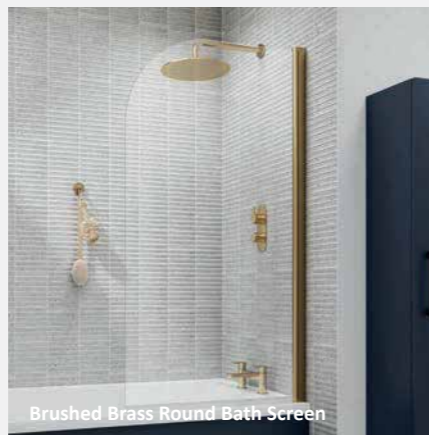

Square Black Framed Bath Screen

Brushed Brass Round Bath Screen

Chrome Square Bath Screen

Bath Screens

INSC01	Chrome Square Bath Screen	1430 x 785 mm	£187.99
INSC02	Chrome Round Bath Screen	1435 x 785 mm	£187.99
INSC03	Black Square Bath Screen	1400 x 785 mm	£215.99
INSC04	Black Round Bath Screen	1435 x 785 mm	£215.99
INSC05	Black Square Framed Bath Screen	1435 x 785 mm	£244.99
INSC06	Brushed Brass Square Bath Screen	1435 x 785 mm	£214.99
INSC07	Brushed Brass Round Bath Screen	1435 x 785 mm	£214.99