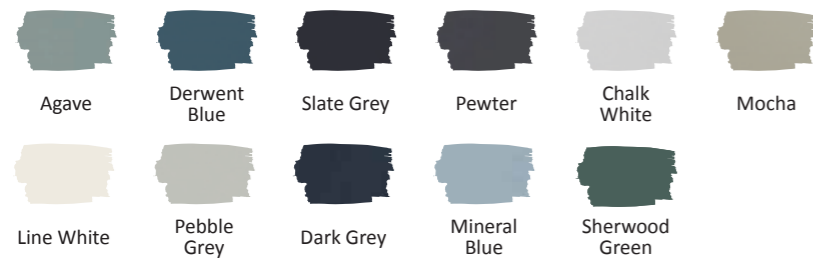

Bath Panel Finish Options

Traditional 1700 Front Panel

1695(l) x 500(h) mm

Panel - Refer to colour for code

£272.99

Traditional 700 End Panel

695(l) x 500(h) mm

Panel - Refer to colour for code

£151.99

MDLJ010	1700 Bath Front Panel Agave	£272.99	MDLJ016	700 End Panel Agave	£151.99
MDLJ011	1700 Bath Front Panel Derwent Blue	£272.99	MDLJ017	700 End Panel Derwent Blue	£151.99
MDLJ012	1700 Bath Front Panel Slate Grey	£272.99	MDLJ018	700 End Panel Slate Grey	£151.99
MDLJ013	1700 Bath Front Panel Pewter	£272.99	MDLJ019	700 End Panel Pewter	£151.99
MDLJ014	1700 Bath Front Panel Chalk White	£272.99	MDLJ020	700 End Panel Chalk White	£151.99
MDLJ015	1700 Bath Front Panel Mocha	£272.99	MDLJ021	700 End Panel Mocha	£151.99
MDLJ022	1700 Bath Front Panel Linen White	£272.99	MDLJ026	700 End Panel Linen White	£151.99
MDLJ023	1700 Bath Front Panel Pebble Grey	£272.99	MDLJ027	700 End Panel Pebble Grey	£151.99
MDLJ024	1700 Bath Front Panel Dark Grey	£272.99	MDLJ028	700 End Panel Dark Grey	£151.99
MDLJ025	1700 Bath Front Panel Mineral Blue	£272.99	MDLJ029	700 End Panel Mineral Blue	£151.99
MDLJ030	1700 Bath Front Panel Sherwood Green	£272.99	MDLJ031	700 End Panel Sherwood Green	£151.99

All bath panels include matching height adjustable plinths. Height adjustable range 450 – 590mm.

Toilet Seats

2 Years Warranty

Accessories

Seat Features

- Fully adjustable soft close bar hinge
- Highly durable polyurethane painted finish
- Top and under fixings
- Will fit most standard shaped WCs
- Non-slip lid and ring buffers
- Manufactured from sturdy 18mm MDF

Painted Soft Close Toilet Seat

375(w) x 60(h) x 428(d) mm

MDLH001	Chalk White Painted Soft Close Seat	£159.99
MDLH002	Mocha Painted Soft Close Seat	£159.99
MDLH003	Slate Grey Painted Soft Close Seat	£159.99
MDLH004	Pewter Painted Soft Close Seat	£159.99
MDLH005	Derwent Blue Painted Soft Close Seat	£159.99
MDLH006	Agave Painted Soft Close Seat	£159.99
MDLH007	Pebble Grey Painted Soft Close Seat	£159.99
MDLH008	Linen White Painted Soft Close Seat	£159.99
MDLH009	Dark Grey Matt Painted Soft Close Seat	£159.99
MDLH010	Mineral Blue Painted Soft Close Seat	£159.99