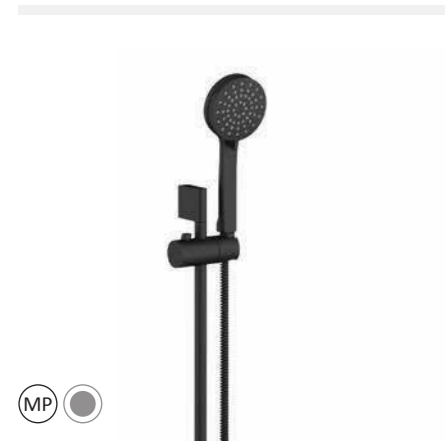

Storm Matt Black

Shower Set with Outlet Elbow
Matt Black Finish
INF.STORM.053MB

£255.99