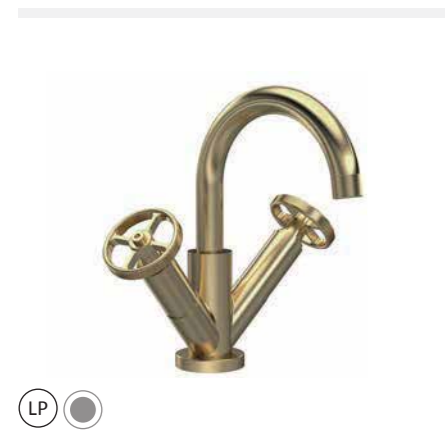

Industrial Brushed Brass

Industrial Mono Basin Mixer including Waste
Brushed Brass Finish
INHY003 **£364.99**