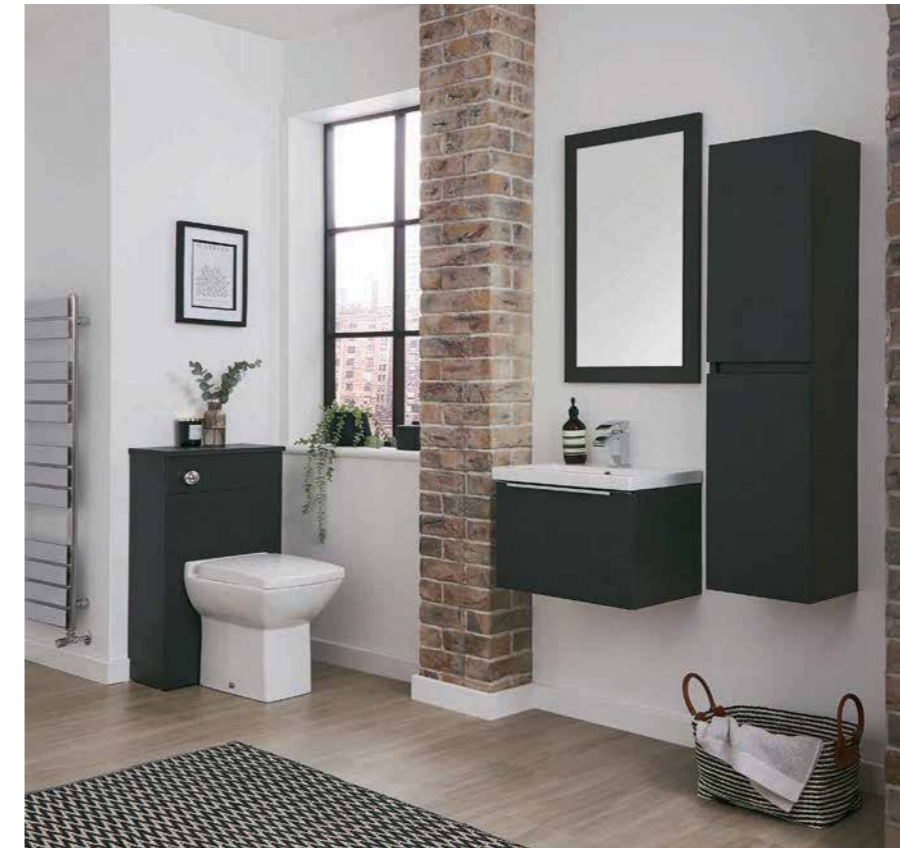

800 Wall Mounted 1 Drawer Unit and Ceramic Basin

800(w) x 375(h) x 355(d) mm
DAI800WM

£591.99

- Matt Dark Grey DAI800WM-G
- Gloss White DAI800WM-W
- Sonoma Oak DAI800WM-O

For Cisterns see page 262 – 269.