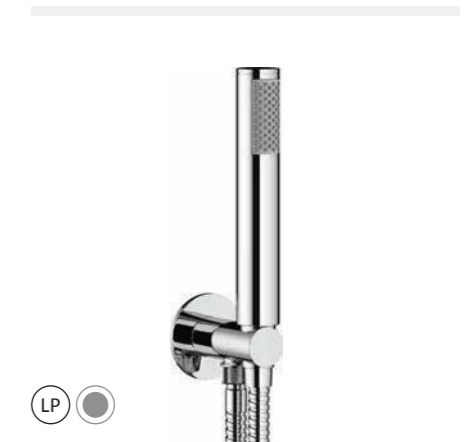

With Diverter - INF.STORM.023CP **£514.99**
Without Diverter - INF.STORM.024CP **£525.99**

Shower Kit and Wall Outlet
Chrome Finish
INF.STORM.963CP