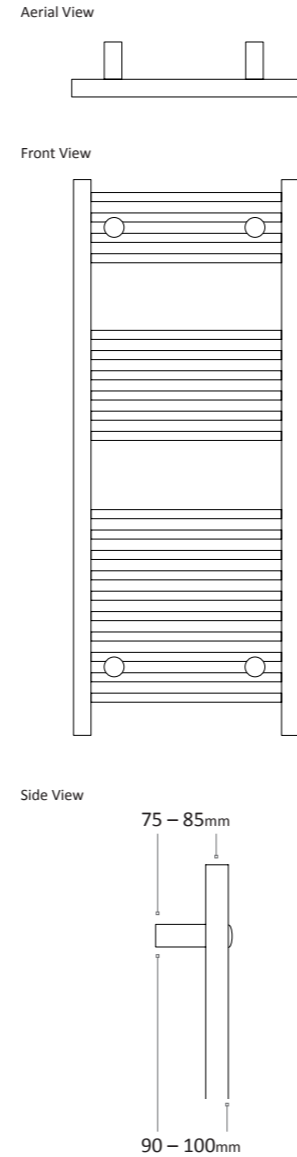

5 Year Warranty
Towel Rails