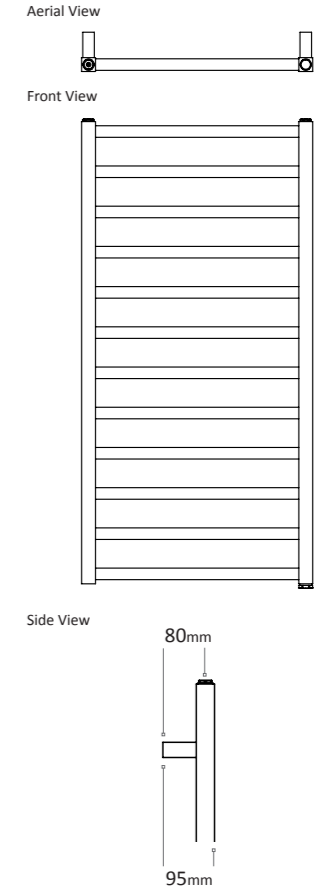

Shannon Features

- Square towel warmer
- Equally spaced cross bars
- Available in a chrome, white or colour finish
- Available in multiple sizes