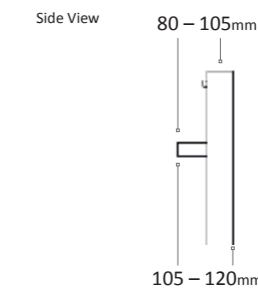

Straight Vertical

Code	Height mm	Width mm	Elements	Watts	BTU's	Matt Black	White Sparkle
Matt Black and White Sparkle							
MDLTOWY001	800	500	10	447	1525	£562.99	£579.99
MDLTOWY002	1200	500	15	628	2143	£702.99	£720.99
MDLTOWY003	1500	500	19	770	2627	£797.99	£818.99

Matching Coloured Valves (Pairs)

MDL15AN	Angled 1/2" x 15mm	£67.99
MDL15ST	Straight 1/2" x 15mm	£67.99

Towy Features

- 50mm square frame with 38mm horizontal tubes
- Available in three sizes
- 50mm pipe centres