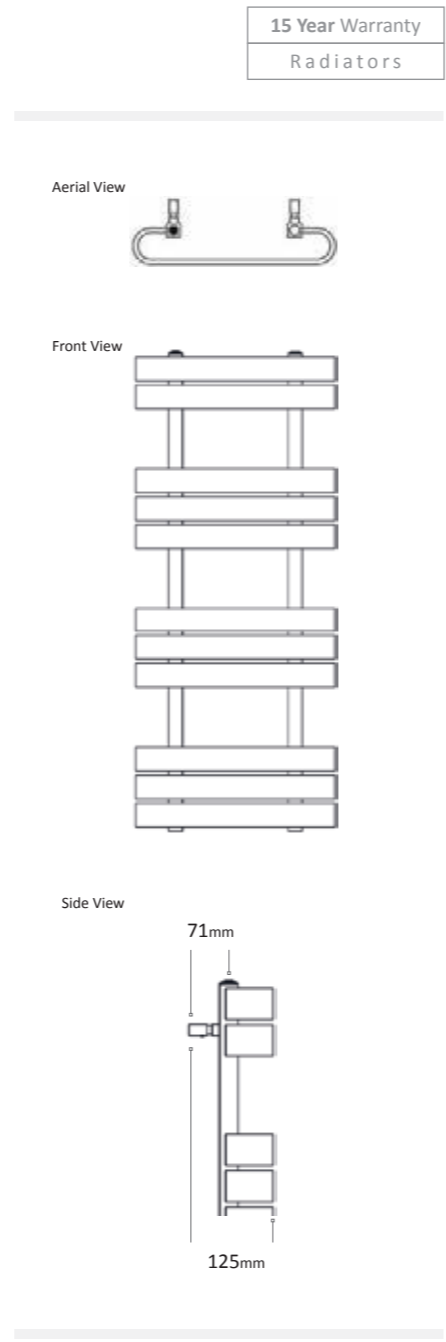

Shire Features

- Bold flat horizontal tubes
- Available in three sizes
- Increased towel hanging space
- Anthracite finish

Outputs based on Delta t50. All prices include VAT.