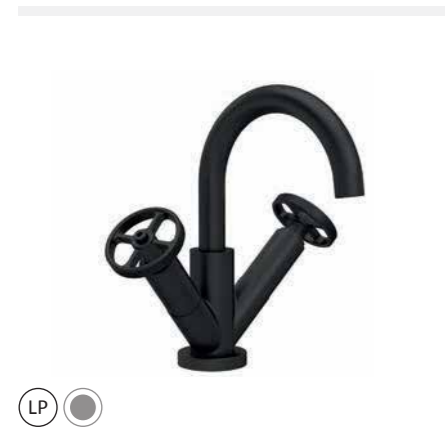

Industrial Matt Black

Industrial Mono Basin Mixer including Waste
Matt Black Finish
INHY002 **£335.99**