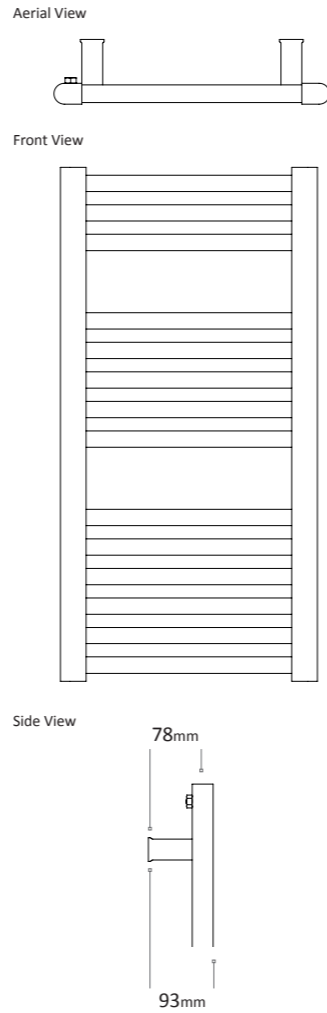

Elbe Features

- Straight multirail available in nine modern contemporary colours
- 25mm horizontal tubes
- Flat tops and rear air-vent
- Available in multiple sizes