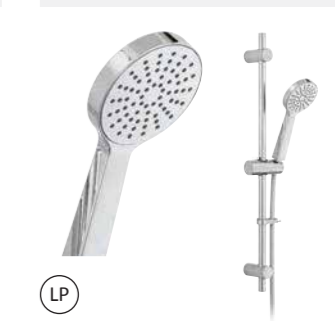

LP

Pella Single Function Slide Rail Kit
MDL-PEL-025 **£59.99**