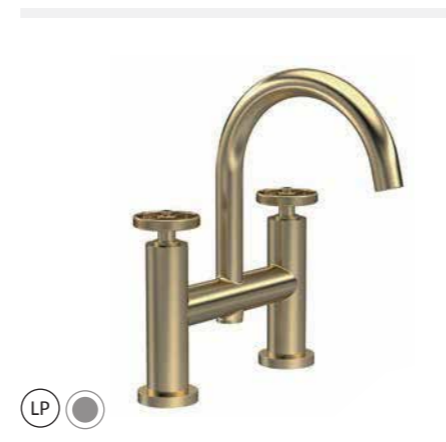

Industrial Deck Mounted Bath Filler
Brushed Brass Finish
INHY009 **£415.99**