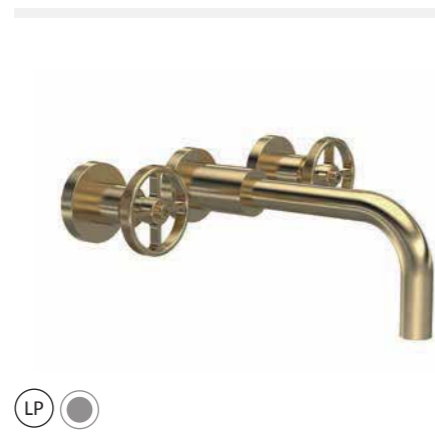

Industrial Wall Mounted Basin Mixer
Brushed Brass Finish
INHY006 **£415.99**