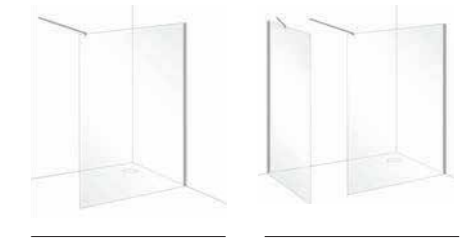

Wetroom Panel Configurations

This is a selection of configurations which can be created using either 8mm or 10mm Wetroom Panels including the variety of brace bars on offer.

Selected bracing options are available in Bright Silver, Black, Brushed Brass or Brushed Nickel finishes (See page 110 for bracing options).

Corner Panel with Low Level Brace Kit   x2 Corner Panels with x2 Low Level Brace Kits