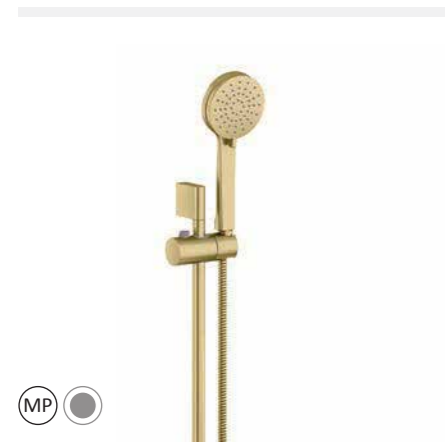

Storm Brushed Brass

Shower Set with Outlet Elbow
Brushed Brass Finish
INF.STORM.053BB

£255.99