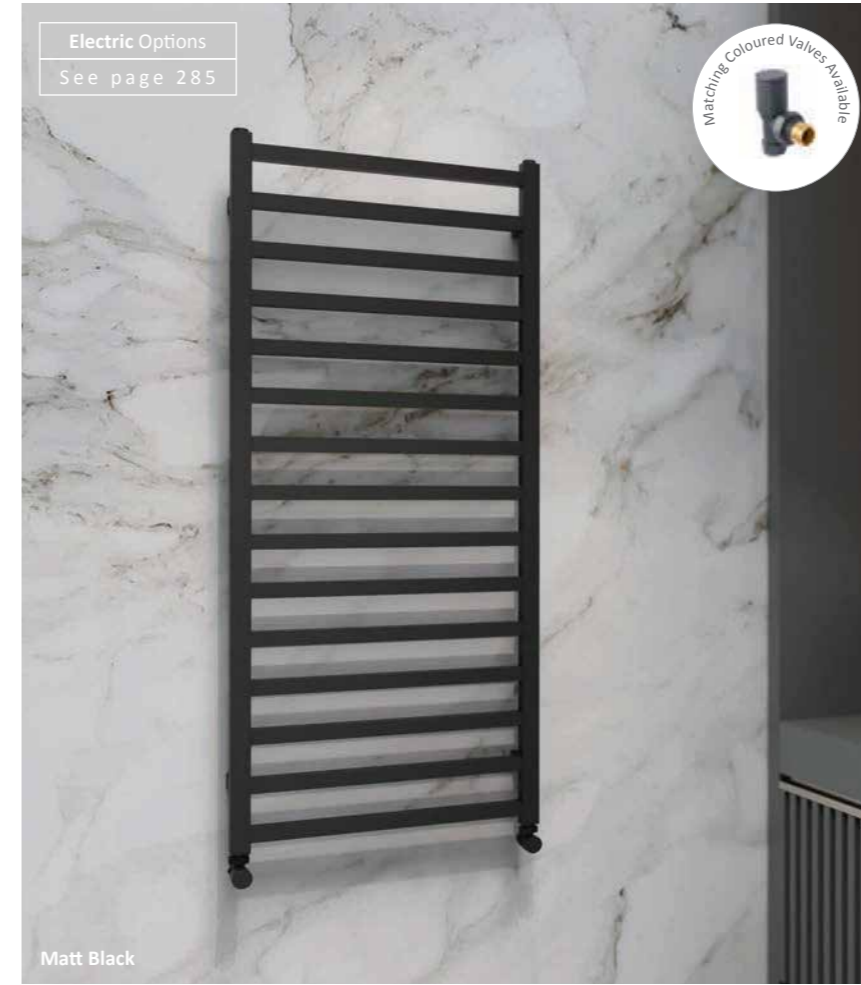

Straight Vertical

	Height mm	Width mm	Elements	Watts	BTU's	
Chrome						
MDLSHAN001C	1000	500	12	257	877	£466.99
MDLSHAN002C	1165	500	15	314	1071	£507.99
MDLSHAN003C	1165	600	15	365	1245	£559.99
MDLSHAN004C	1700	500	20	434	1481	£682.99
MDLSHAN005C	1700	600	20	520	1774	£755.99
White						
MDLSHAN001W	1000	500	12	409	1396	£310.99
MDLSHAN002W	1165	500	15	420	1433	£342.99
MDLSHAN003W	1165	600	15	437	1491	£373.99
MDLSHAN004W	1700	500	20	501	1709	£435.99
MDLSHAN005W	1700	600	20	601	2051	£445.99
Colour						
MDLSHAN001	1000	500	12	409	1396	£519.99
MDLSHAN002	1165	500	15	420	1433	£542.99
MDLSHAN003	1165	600	15	437	1491	£563.99
MDLSHAN004	1700	500	20	501	1709	£692.99
MDLSHAN005	1700	600	20	601	2051	£722.99

Please ensure your selected colour number and name is included on your order. E.g. for an 1000 x 500mm Towel Rail Matt Black quote the code MDLSHAN001MB. Order your matching valves the same way by adding the colour after the code.

15 Year Warranty
Radiators