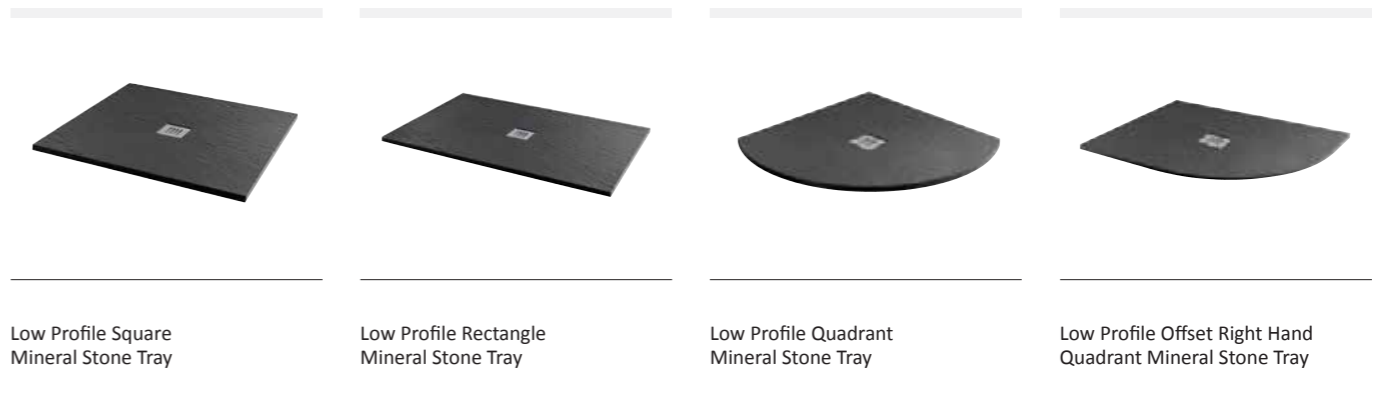

Mineral Stone Trays – Ash Grey and Ice White also available

Low Profile Square Mineral Stone Tray   Low Profile Rectangle Mineral Stone Tray   Low Profile Quadrant Mineral Stone Tray   Low Profile Offset Right Hand Quadrant Mineral Stone Tray