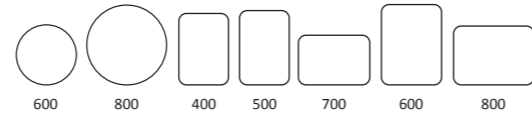

Guthrie Features

With its backlit design, our Guthrie mirrors illuminate your wall finish to give a statement look in any bathroom. Using the integrated infrared sensor you can adjust the colour changing LEDs to suit any space. Ranging from a relaxing warm white to a cool functional daylight white, Guthrie can be set to match any time of day or task.

- Backlit only
- Heated demister pad
- Brightness control
- Portrait or landscape
- IP44 Rated: Suitable for use in bathrooms

MDLF074	400 Mirror	400(w) x 800(h) x 27(d) mm	£366.99
MDLF075	500 Mirror	500(w) x 700(h) x 27(d) mm	£380.99
MDLF076	600 Mirror	600(w) x 800(h) x 27(d) mm	£408.99
MDLF077	Circular 600	600Ø x 27(d) mm	£380.99
MDLF078	Circular 800	800Ø x 27(d) mm	£437.99