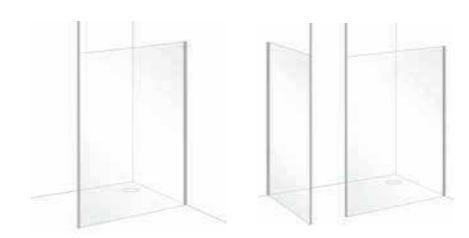

Corner Panel with Floor to Ceiling Brace Kit   x2 Corner Panels with x2 Floor to Ceiling Brace Kits

Due to the nature of the product water integrity cannot be guaranteed – please consult your installer.