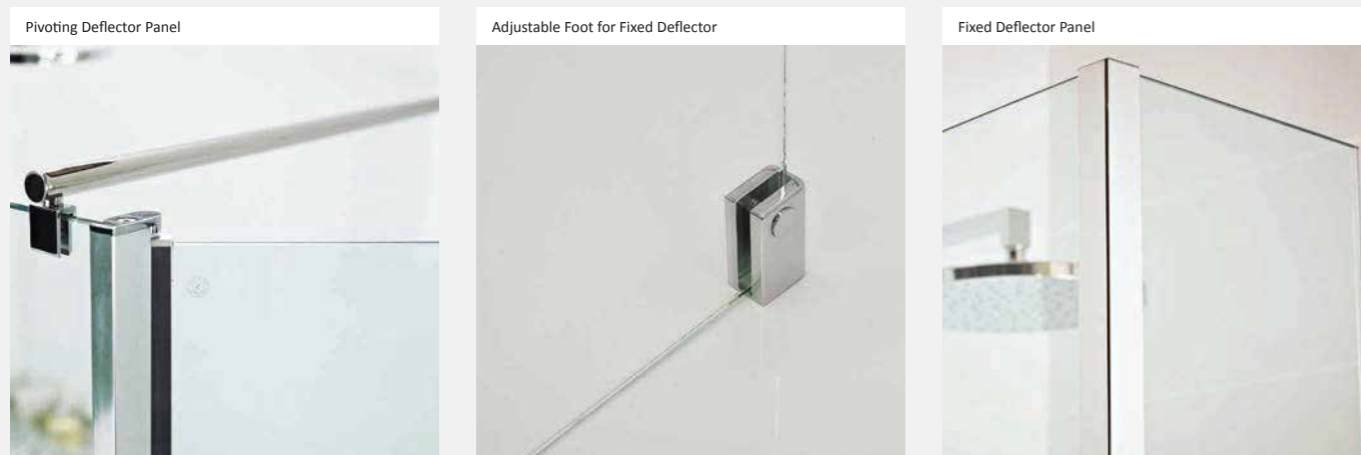

### Brace Bar Features

There are a number of different styles of brace bars which can be used with the 8mm and 10mm glass thickness Wetroom Panels. On offer, are all configurations that may be required, each can be cut and trimmed to the necessary size during installation to allow maximum flexibility and use of space. Bracing kits are used to provide added support for the glass and ensure that it is securely fitted in place. Within this range there is something to suit all enclosure styles, your bathroom area and your preference, to present the highest level of stability. The square brace bars have the added benefit of being available in four frame finishes: black, bright silver, brushed brass and brushed nickel.

#### Round Brace Bars

### Deflector Panel Features

Deflector panels can be added to your wetroom panel to increase the water integrity for your wetroom. Select between fixed or pivoting deflector panels. The pivoting deflector panel rotates through 180° with a smooth pivot motion, it is reversible and when not in use be folded flat against the glass to improve access into the shower. The fixed deflector panel is supplied with a chromed brass foot with a soft rubber base which is cut down to size on site to suit the shower tray, with a height of 2000mm and available in 8mm or 10mm glass thickness the deflector panel makes it an ideal addition to your wetroom.